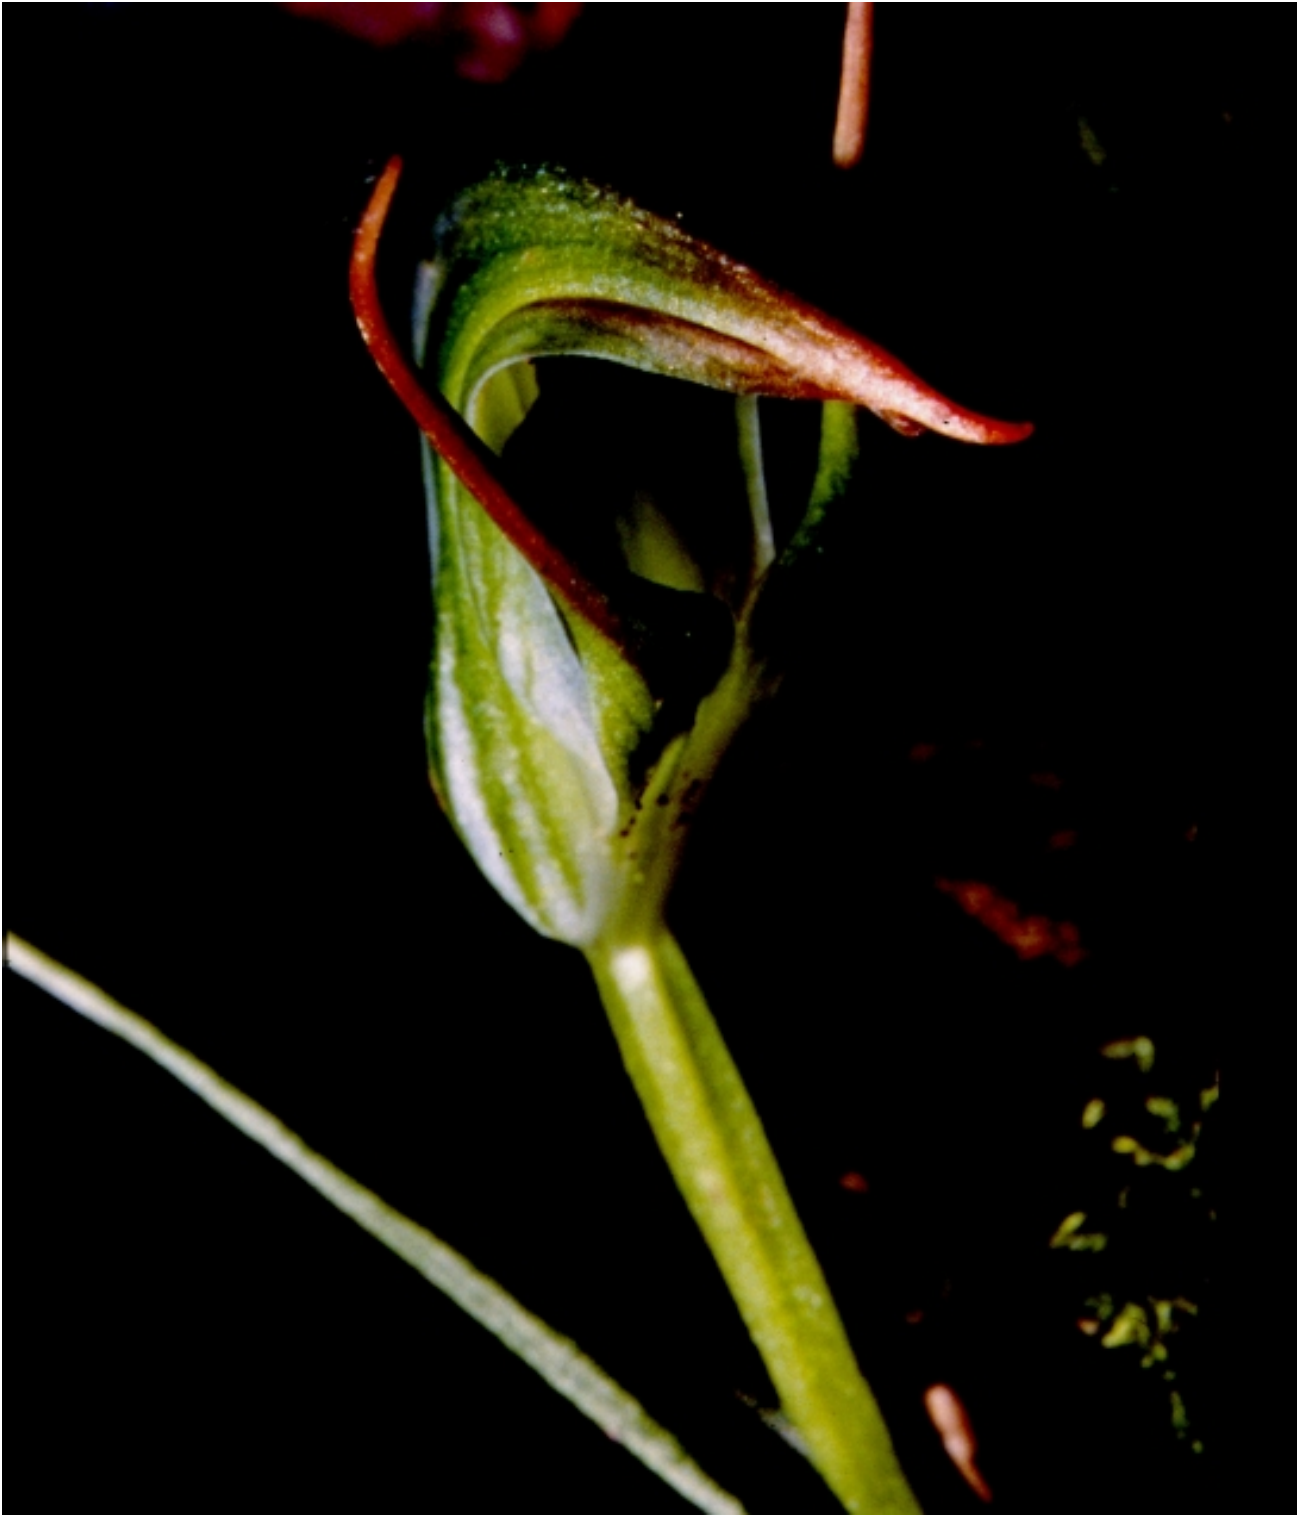

Picris burbidgei – Waikumete Cemetery

Pterostylis aff. *graminea* – Waikumete Cemetery