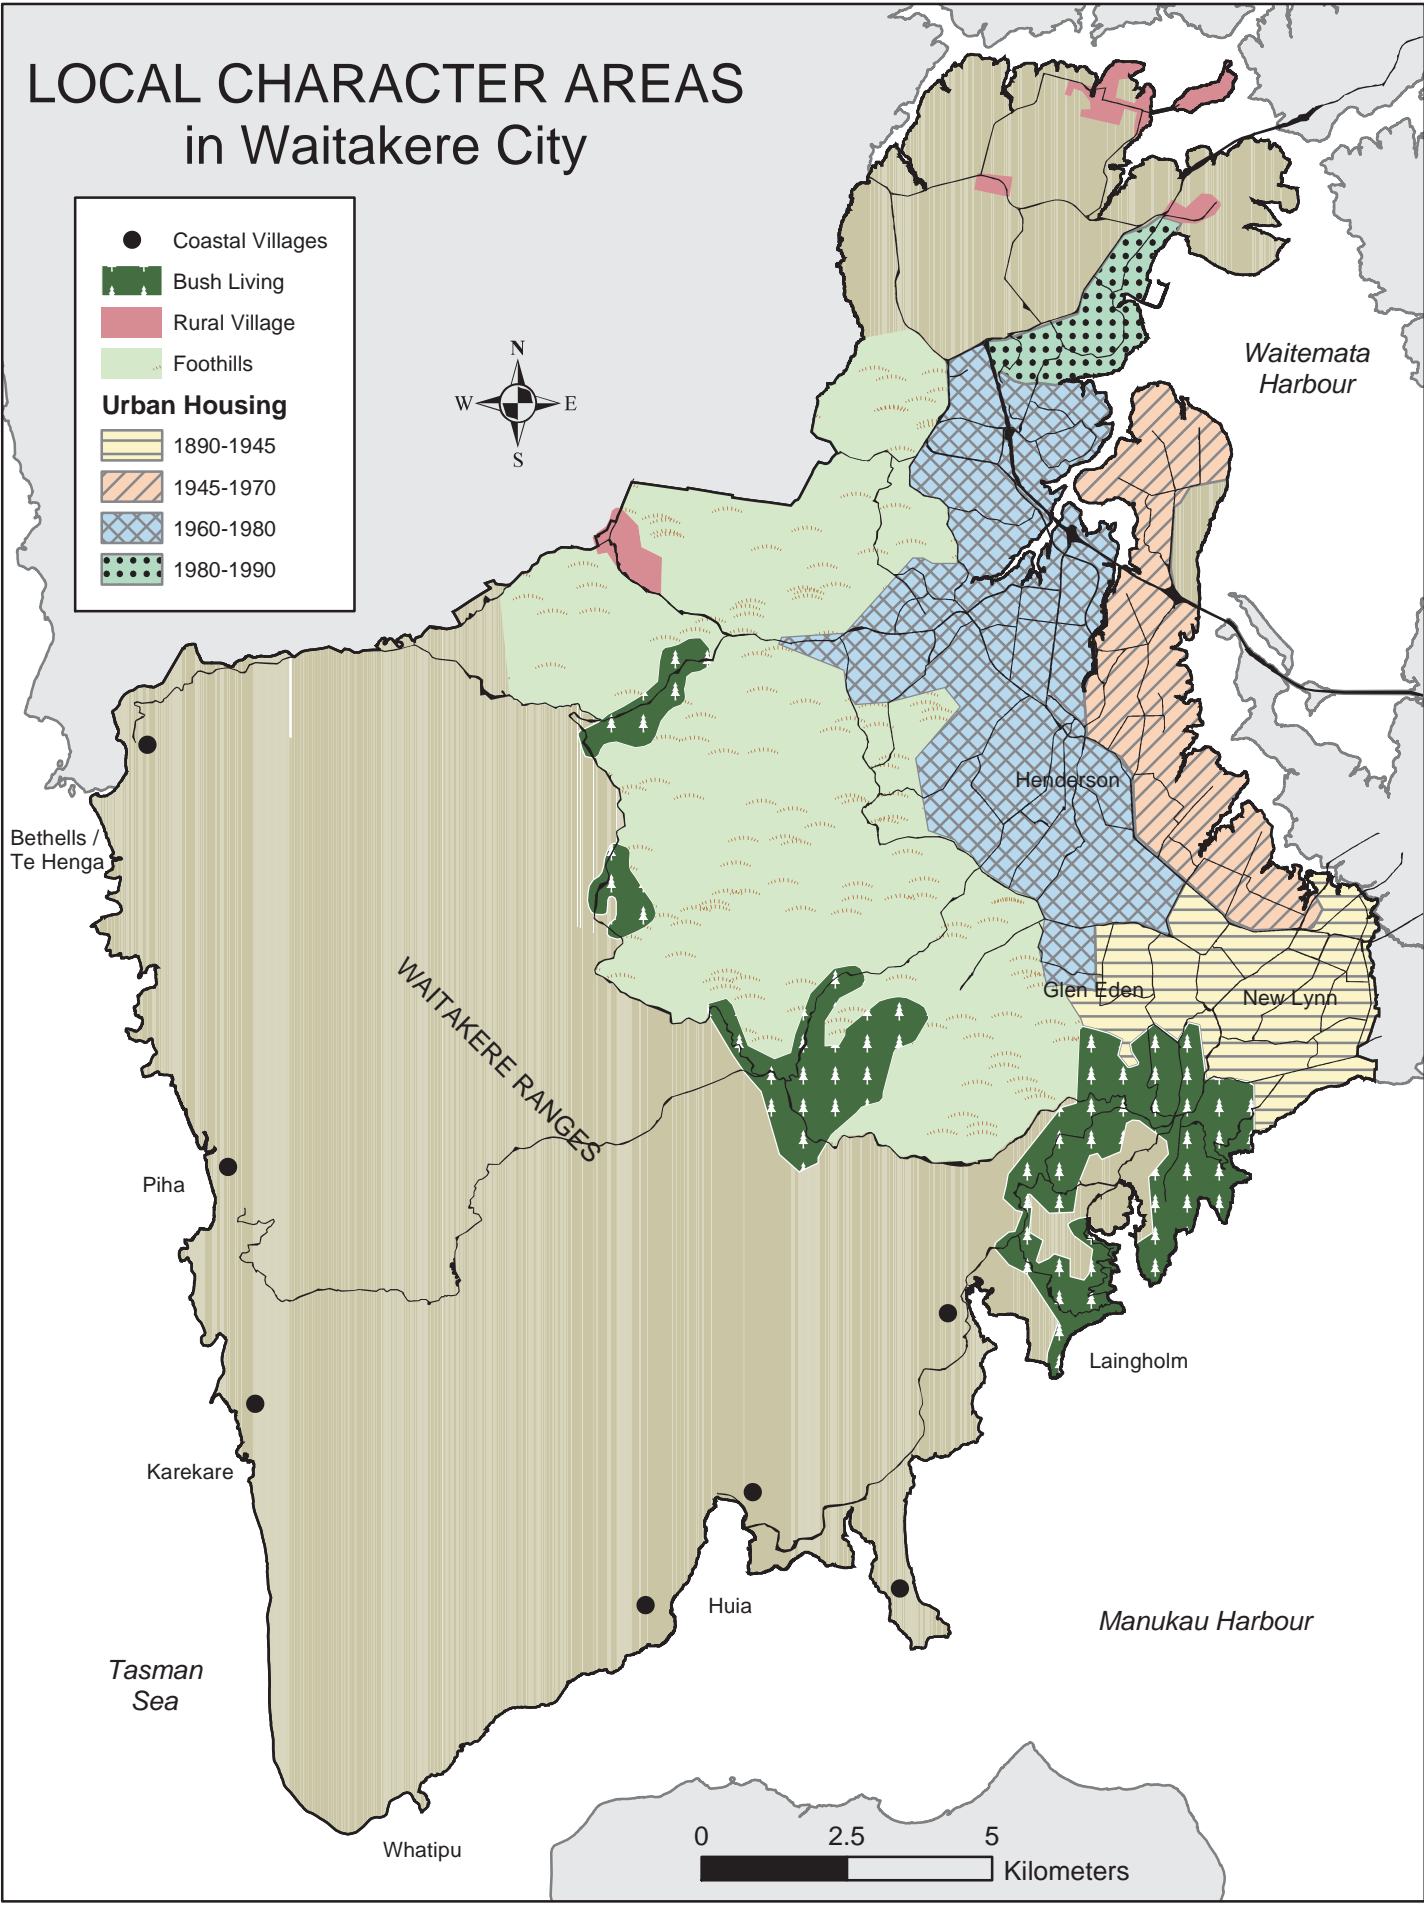

LOCAL CHARACTER AREAS in Waitakere City

- Coastal Villages
-  Bush Living
-  Rural Village
-  Foothills
- Urban Housing**
-  1890-1945
-  1945-1970
-  1960-1980
-  1980-1990

Waitemata
Harbour

Henderson

Glen Eden

New Lynn

Laingholm

Manukau Harbour

WAITAKERE RANGES

Bethells /
Te Henga

Piha

Karekare

Huia

Tasman
Sea

Whatipu