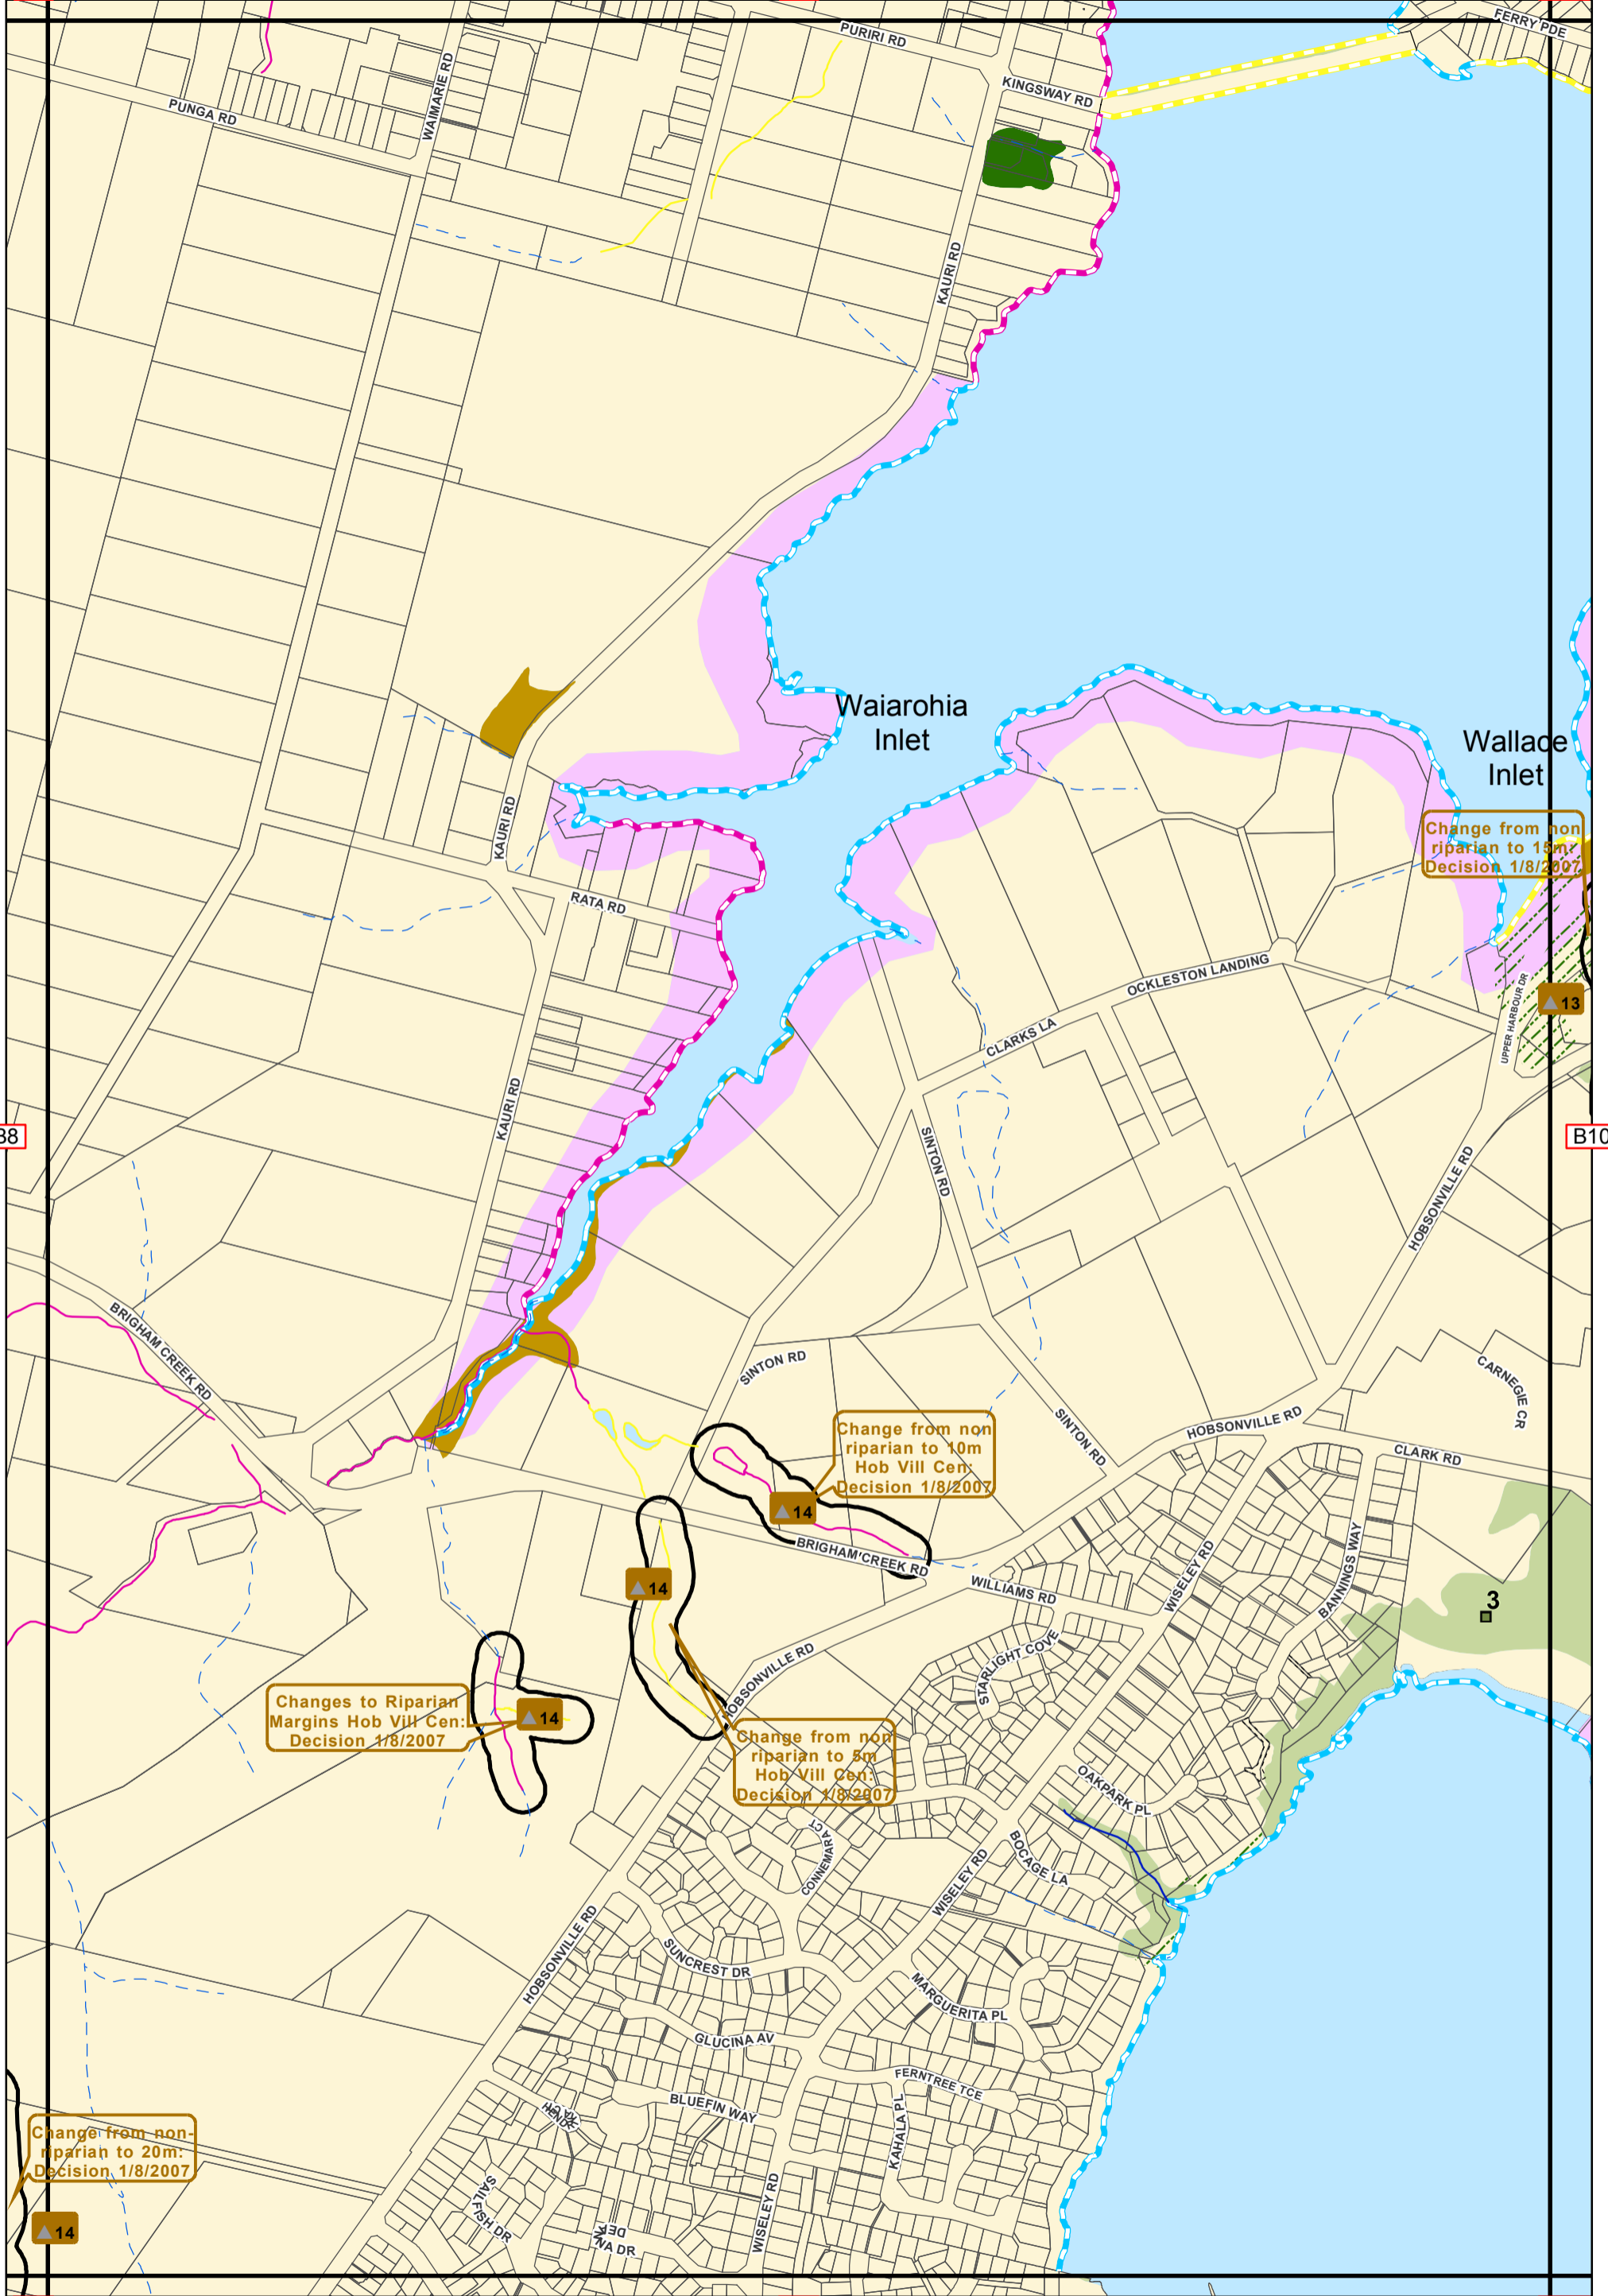

A8

A9

A10

B8

B10

C8

C9

C10

District Plan - Natural Areas

Map compiled by GIS group,
 Waitakere City Council.
 Copyright Waitakere City Council.

Cadastral information from Land
 Information New Zealand. DCDB.
 Crown Copyright Reserved.
 Digital Licence AK/27470/01