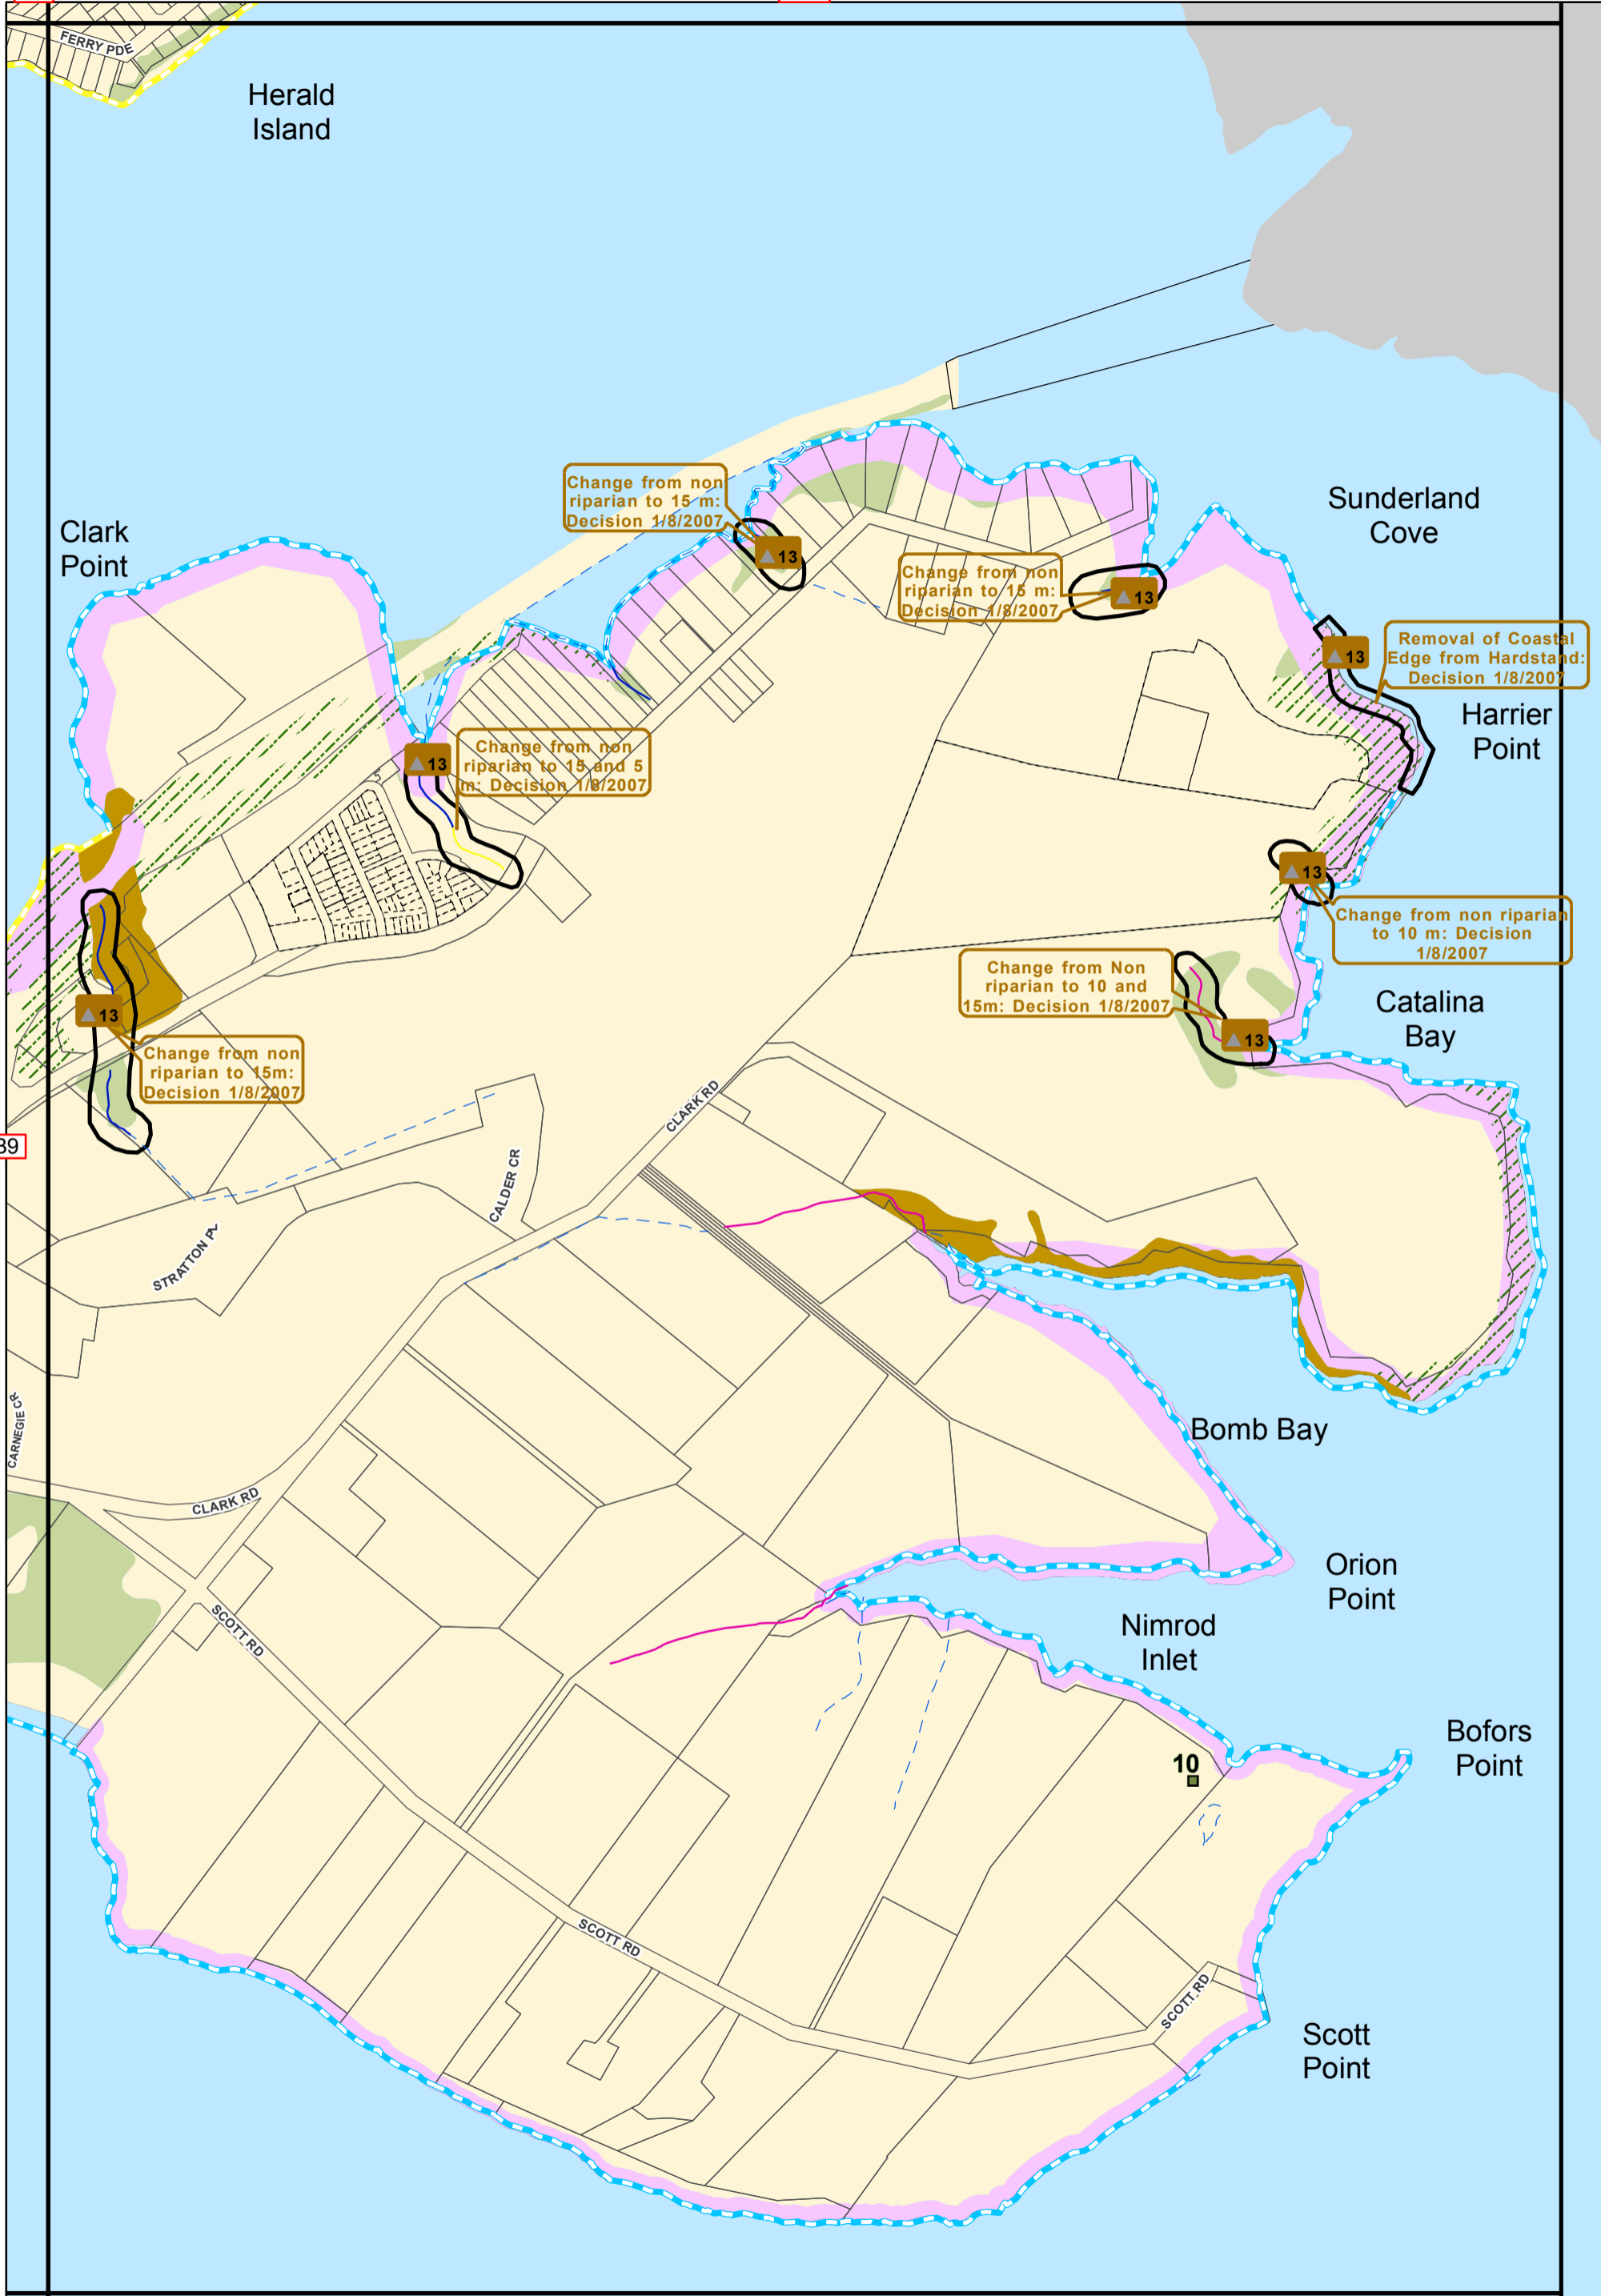

A9

A10

B9

C9

C10

District Plan - Natural Areas

Map compiled by GIS group,
 Waitakere City Council.
 Copyright Waitakere City Council.
 Cadastral information from Land
 InformationNew Zealand. DCDB.
 Crown Copyright Reserved.
 Digital Licence AK/27470/01

B10