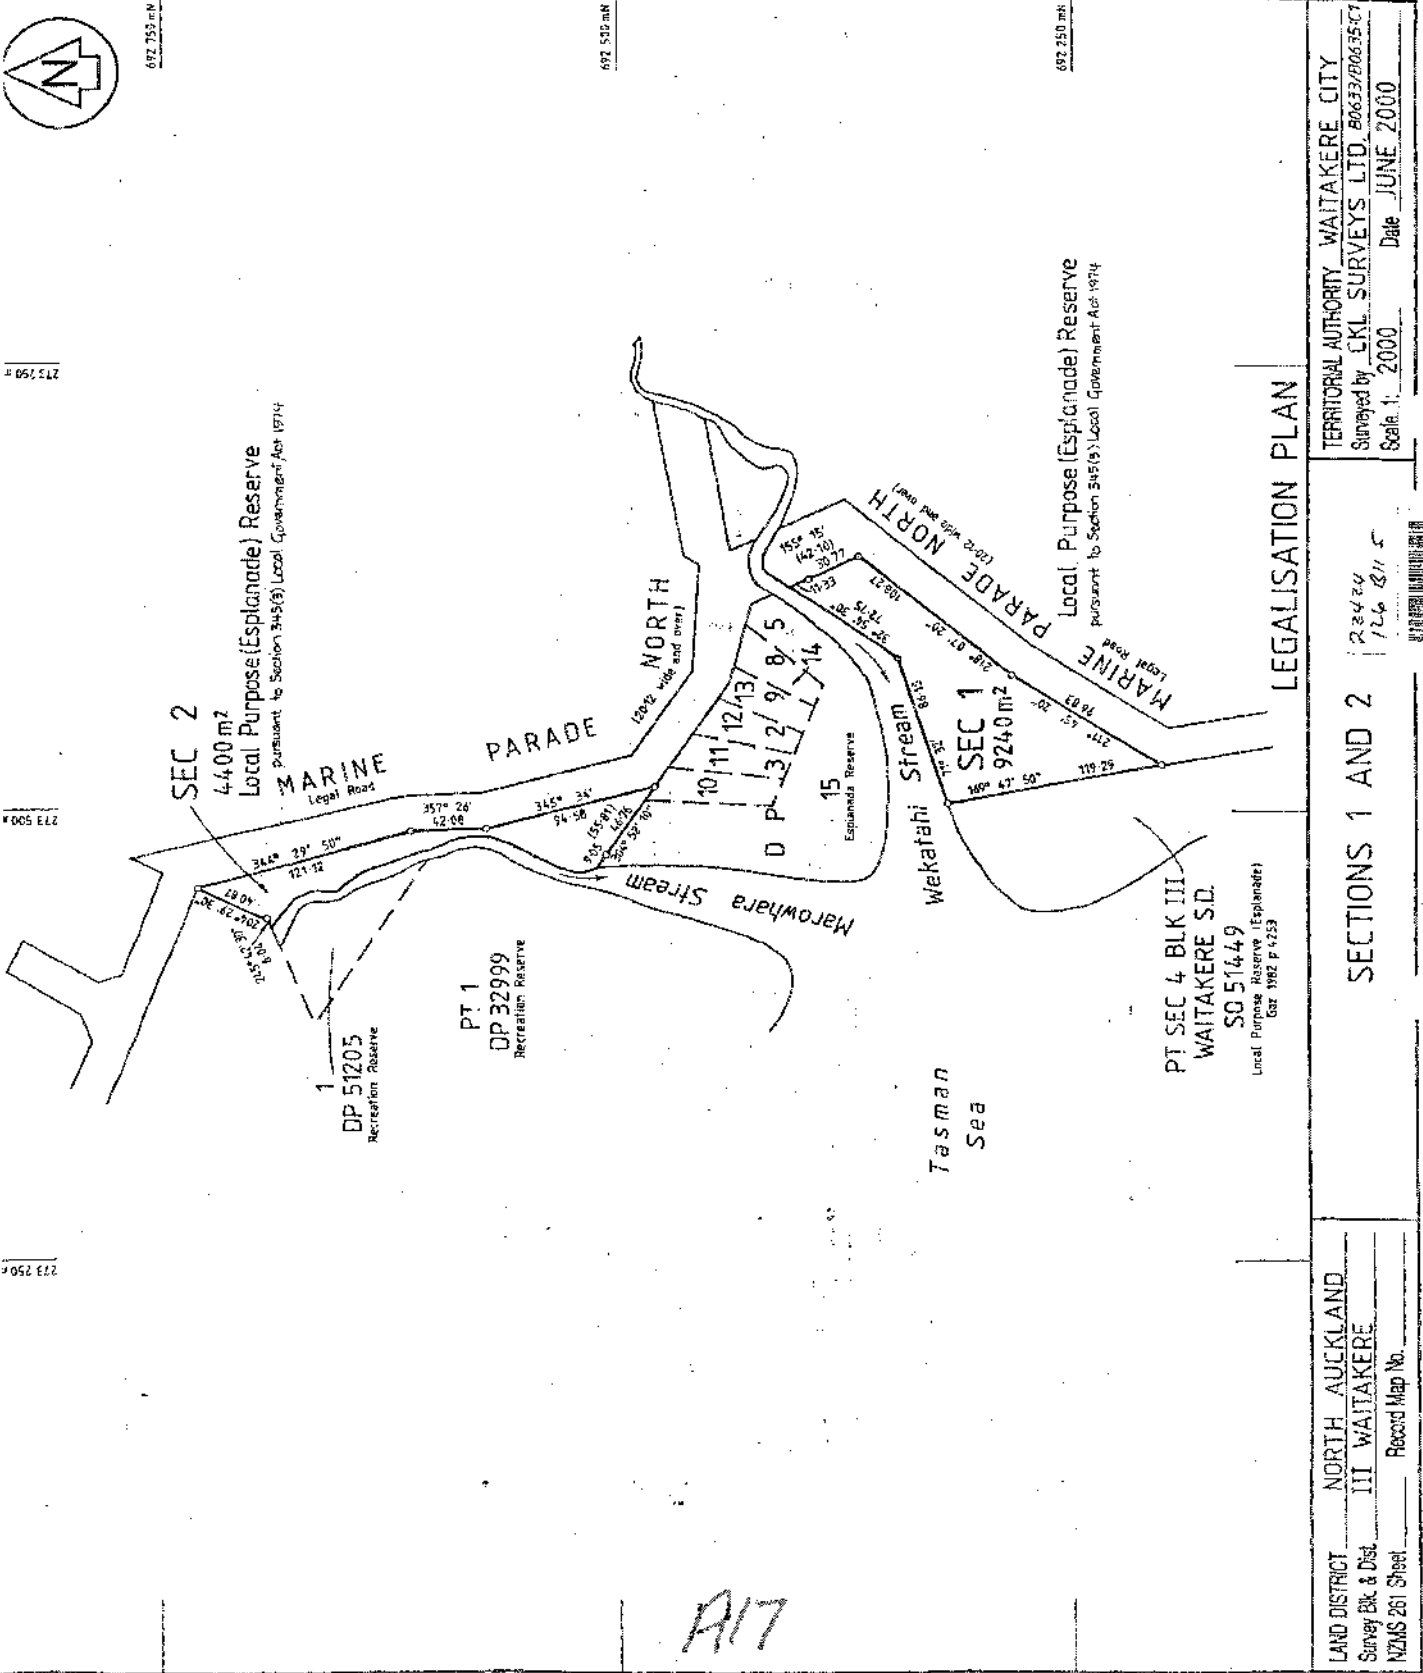

273 750

273 500

273 750

692 750 mN

692 500 mN

692 250 mN

SCHEDULE OF AREAS

Block	Adjoining	Area
SEC 1	PT SEC 4 BLK III WAITAKERE S.D. 3240 m²	
SEC 2	PT LOT 1 DP 32999 LOT 15 DP 32905 LOT 10 DP 32985	4400 m²

NOTE: 1) Road shown as SEC 1 was created by T. 409203.
2) Road shown as SEC 2 was created by T. 409114 and Proc. 42000.

Class of Survey: II
Total Area: 1.3640 ha

Comprised in

Rex Julian Cunningham
being a person entitled to practice as a registered surveyor with the
(a) The surveys in which the transfer of land is effected, and were prepared by
me or under my direction in accordance with the Survey Act 1986 and the
Survey Regulations 1986.
(b) The distance is accurate and has been measured in accordance with that Act and
these Regulations.
Signed: *[Signature]* Date: 17.8.00

Field Book: *[Blank]*
Reference Book: *[Blank]*
Reference Nos: 31544, 32985, 33195, 33605, 31791, 35549,
14650, 13389, 3014, 51445, 51845, 5600, 59744, 60779, 33594
Entered: *[Blank]* by: *[Blank]* Correct: *[Blank]*
Revised: *[Blank]*

Approved as to Survey: *[Signature]*
17.8.2000
Deposited this: *[Blank]* day of *[Blank]*

Regional General of Land
Registered:
23 AUG 2000
SO 70265

LEGALISATION PLAN

TERRITORIAL AUTHORITY: WAITAKERE CITY
Surveyed by: CKL SURVEYS LTD. 80633/00635-07
Scale: 1:2000 Date: JUNE 2000

SECTIONS 1 AND 2

LAND DISTRICT: NORTH AUCKLAND
Survey Bk & Dist: III WAITAKERE
NZMS 261 Sheet: *[Blank]* Record Map No. *[Blank]*

XRP_0032659

A17