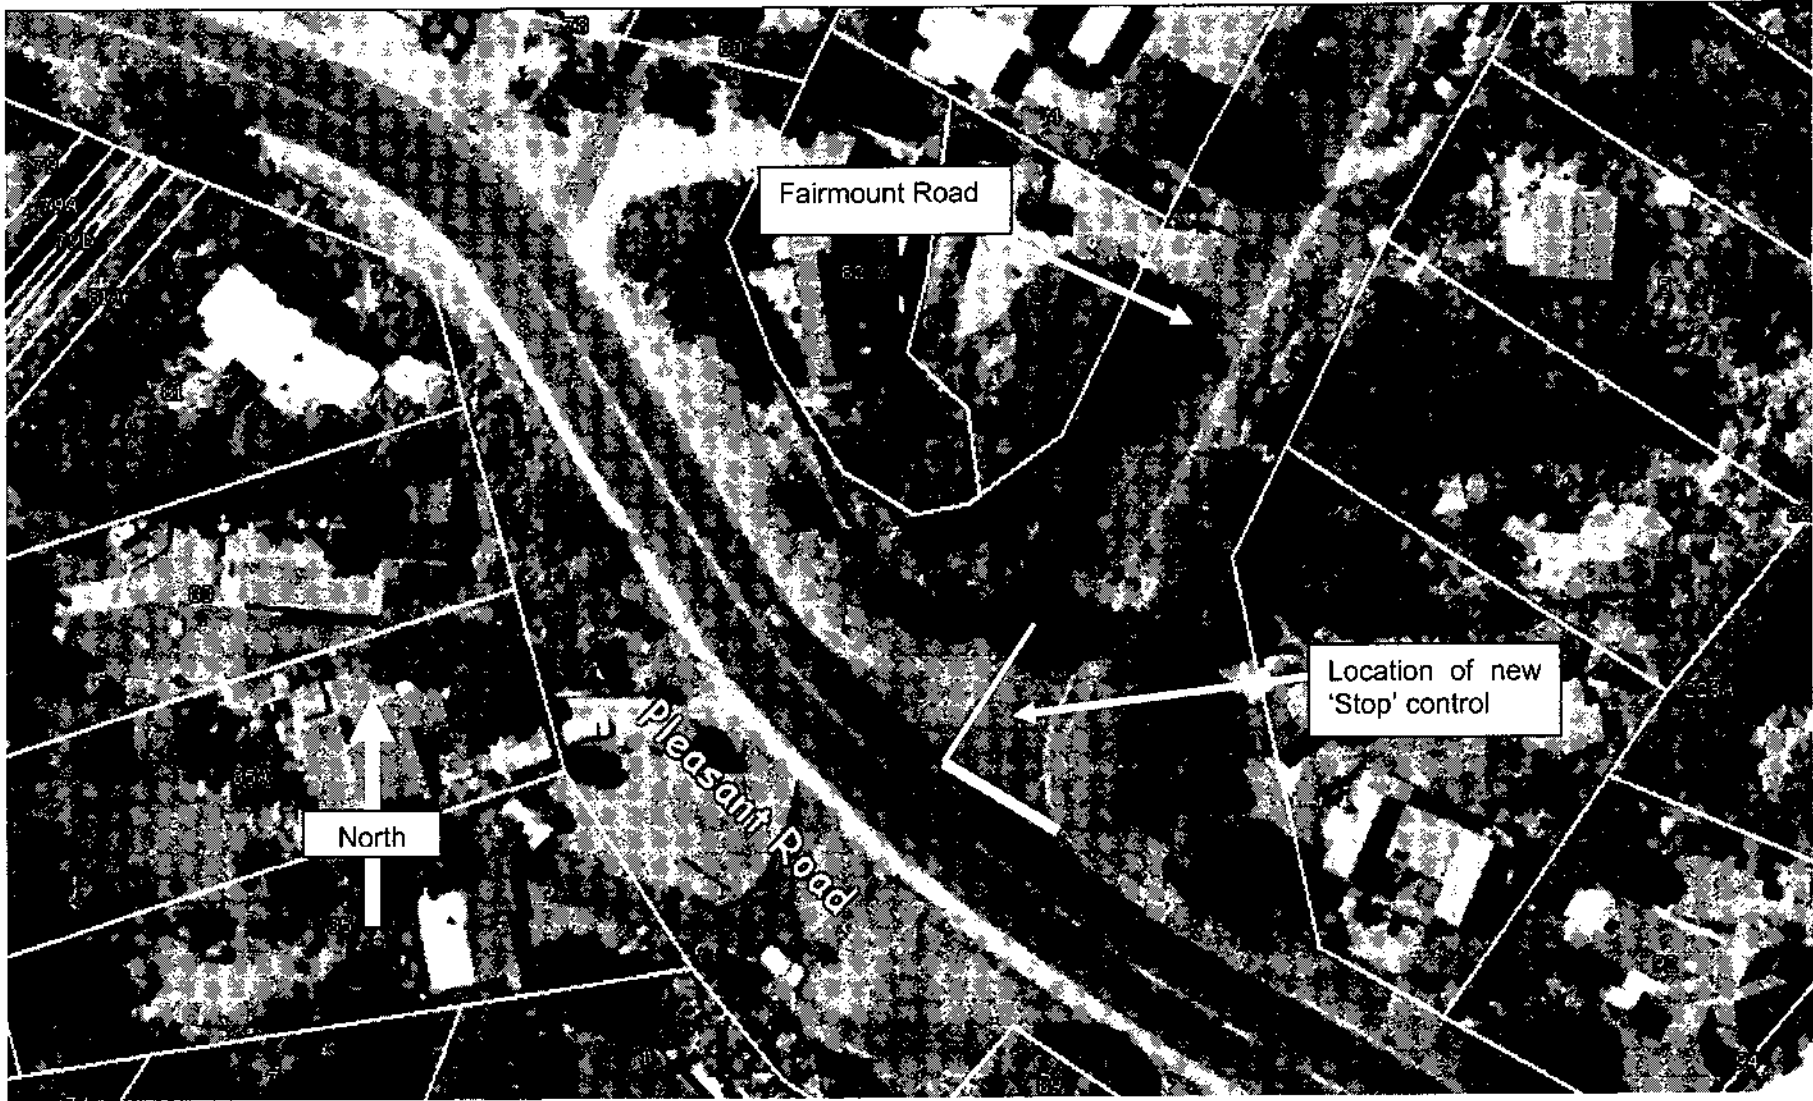

A41

30 11 2005

30 11 2005

A43

Bollard Ave

Route	Destination	Time	Days
101	WINDY HILLS	7:00	7-9
102	WINDY HILLS	7:30	7-9
103	WINDY HILLS	8:00	7-9

A44

Gladstone School

A47

4123 Great North Rd*	279 Titirangi Rd*
North side of Great North Road 80 metres east of the intersection with Archibald Road outside Kelston Girls High School	286 Titirangi Rd
South side of Great North Road 100 metres east of intersection with Memorial Drive	330 Titirangi Rd
North side of Great North Road 32 metres east of the intersection with Lynnwood Road	335 Titirangi Rd
6 Hilling St	362 Titirangi Rd
7 Hilling St	9 West Coast Rd
36 Hilling St*	36 West Coast Rd
47 Hilling St	37 West Coast Rd
60 Hilling St*	61 West Coast Rd
6 Hutchinson Ave	68 West Coast Rd
30 Hutchinson Ave	75 West Coast Rd
54 Hutchinson Ave	84 West Coast Rd*
73 Hutchinson Ave	367 West Coast Rd
79 Hutchinson Ave	391 West Coast Rd
115 Hutchinson Ave*	North side of West Coast Road outside Glen Eden Railway Station
128 Hutchinson Ave	South side of Captain Scott Road 27 metres west of Captain Scott Road
136 Hutchinson Ave*	2 West Coast Rd w/b by Kelston Shops*
158 Hutchinson Ave	Withers Rd outside Withers Reserve*
39b Hutchinson Ave	4 Wood Bay Rd
West side of Hutchinson Avenue 111 metres south of the intersection with Margan Avenue	27 Wood Bay Rd
2 Islington Ave	39 Wood Bay Rd*
25 Islington Ave*	40 Wood Bay Rd*
40 Islington Ave*	51 Wood Bay Rd*
79 Woodlands Park Rd*	97 Woodlands Park Rd*
214 Woodlands Park Rd*	239 Woodlands Park Rd*