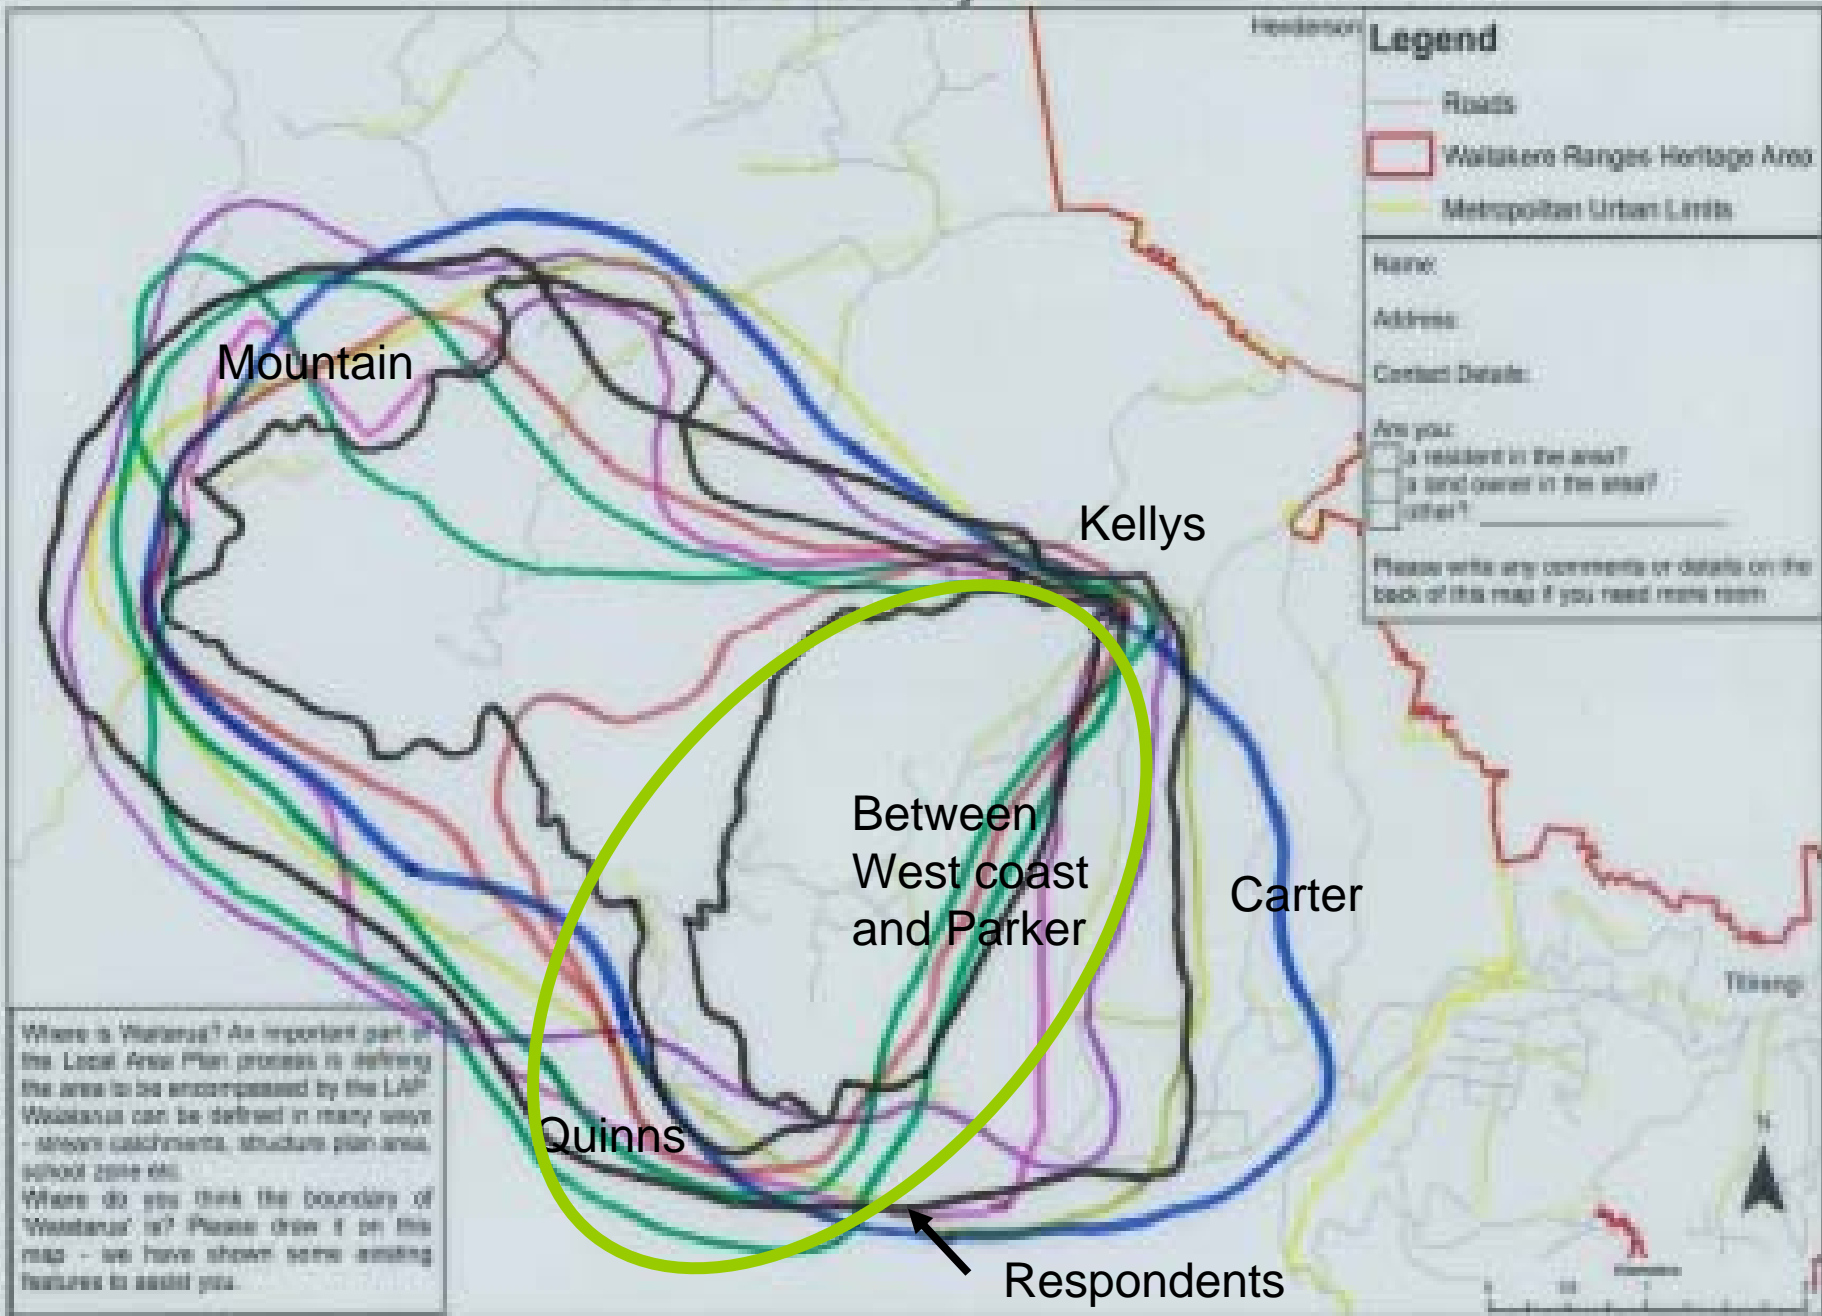

Where is the boundary of Waiaatarua?

Where is Waiaatarua? An important part of the Local Area Plan process is defining the area to be encompassed by the LAMP. Waiaatarua can be defined in many ways - stream catchments, structure plan area, school zone etc.
Where do you think the boundary of 'Waiaatarua' is? Please draw it on this map - we have shown some existing features to assist you.