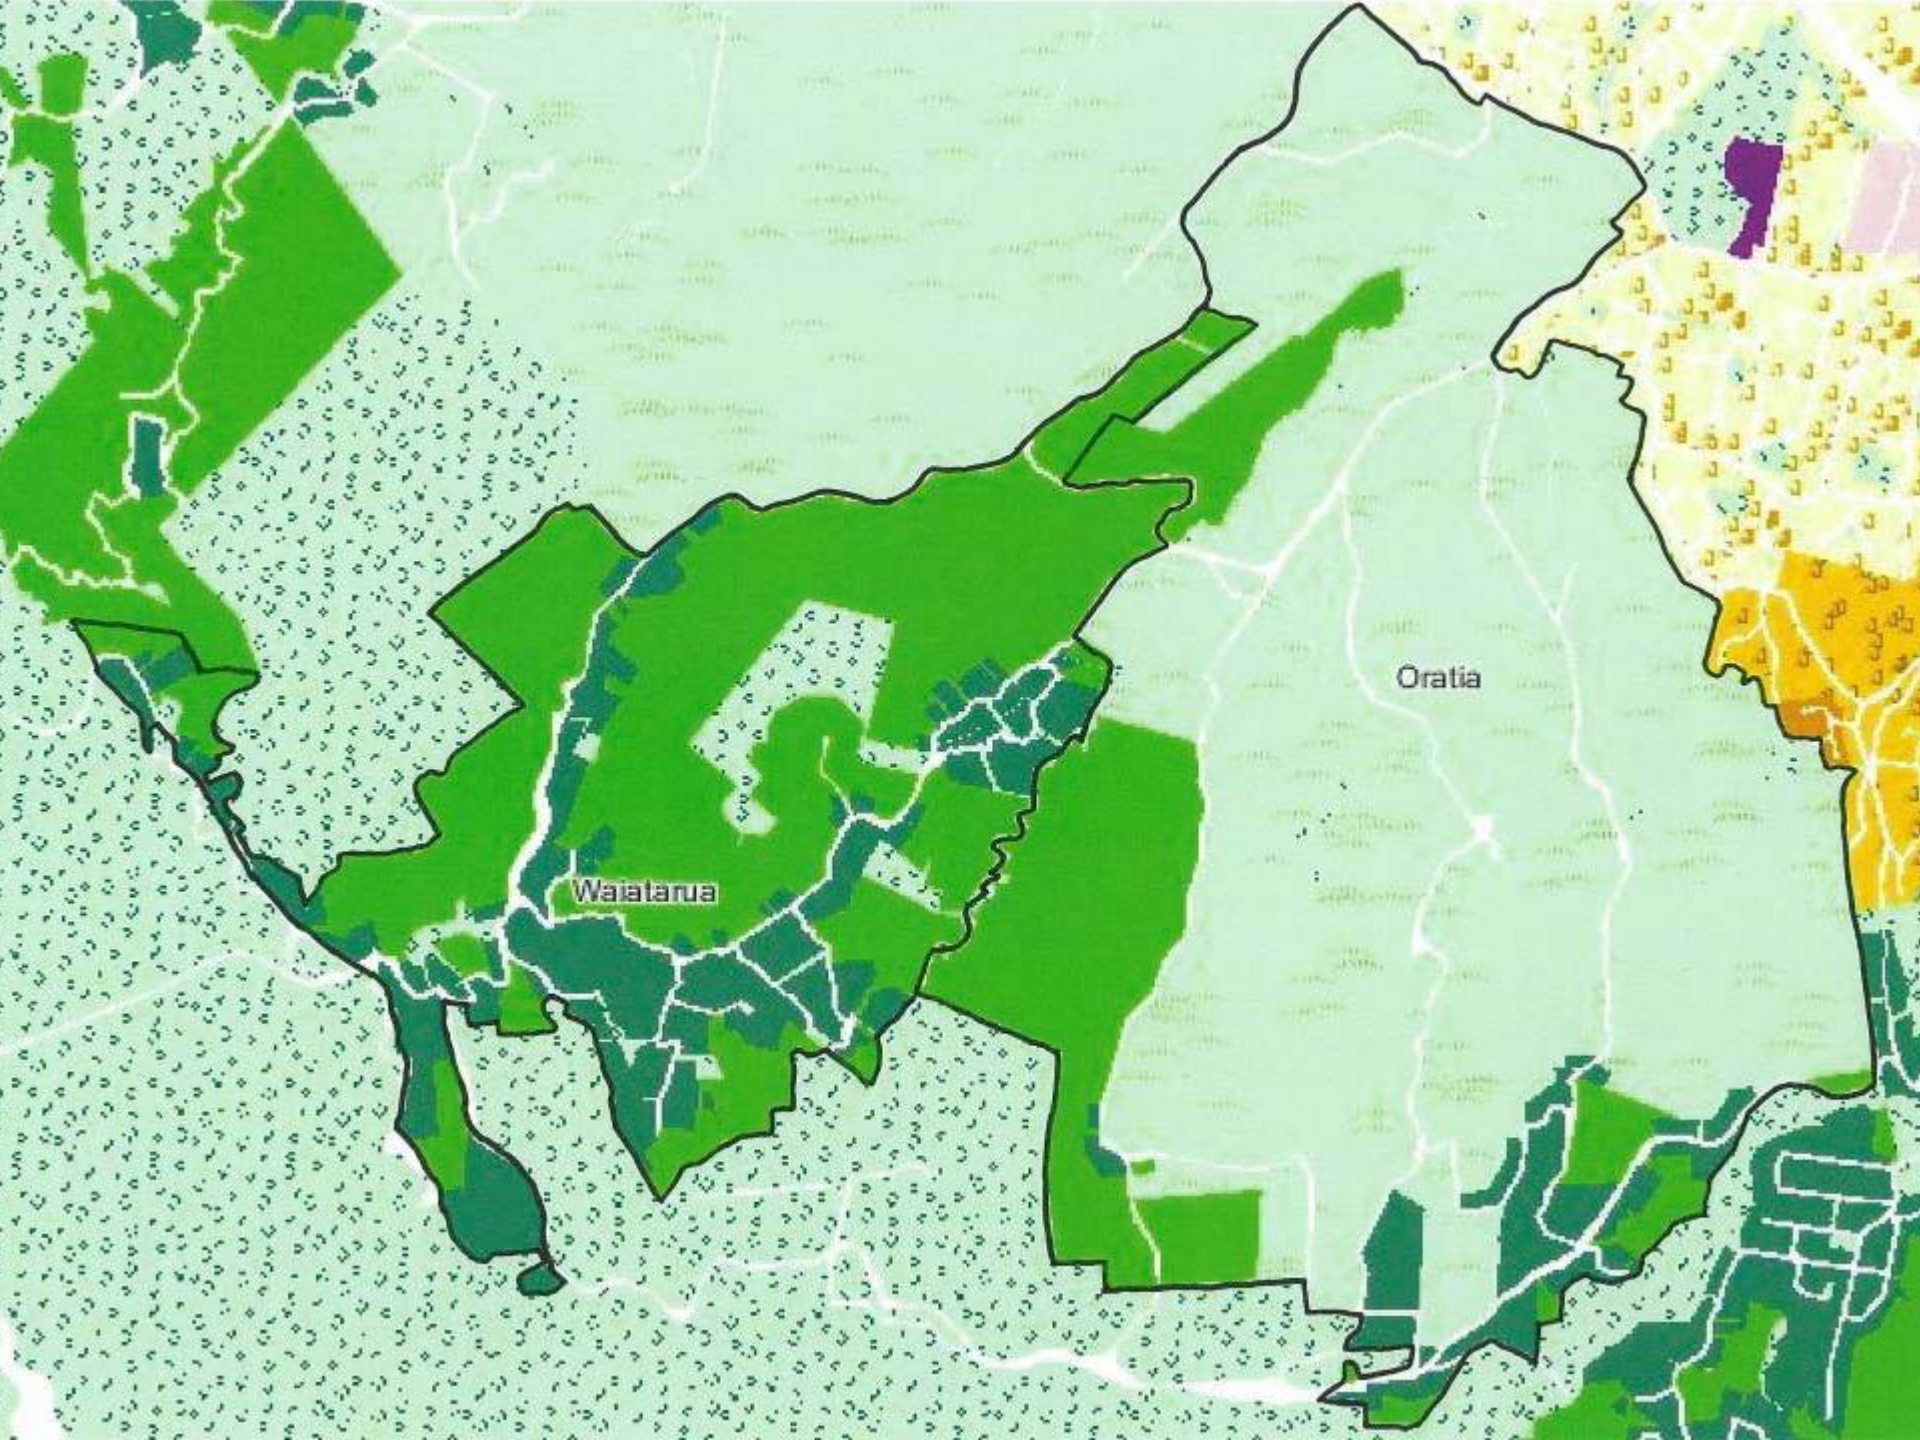

Waatarua

Oratia