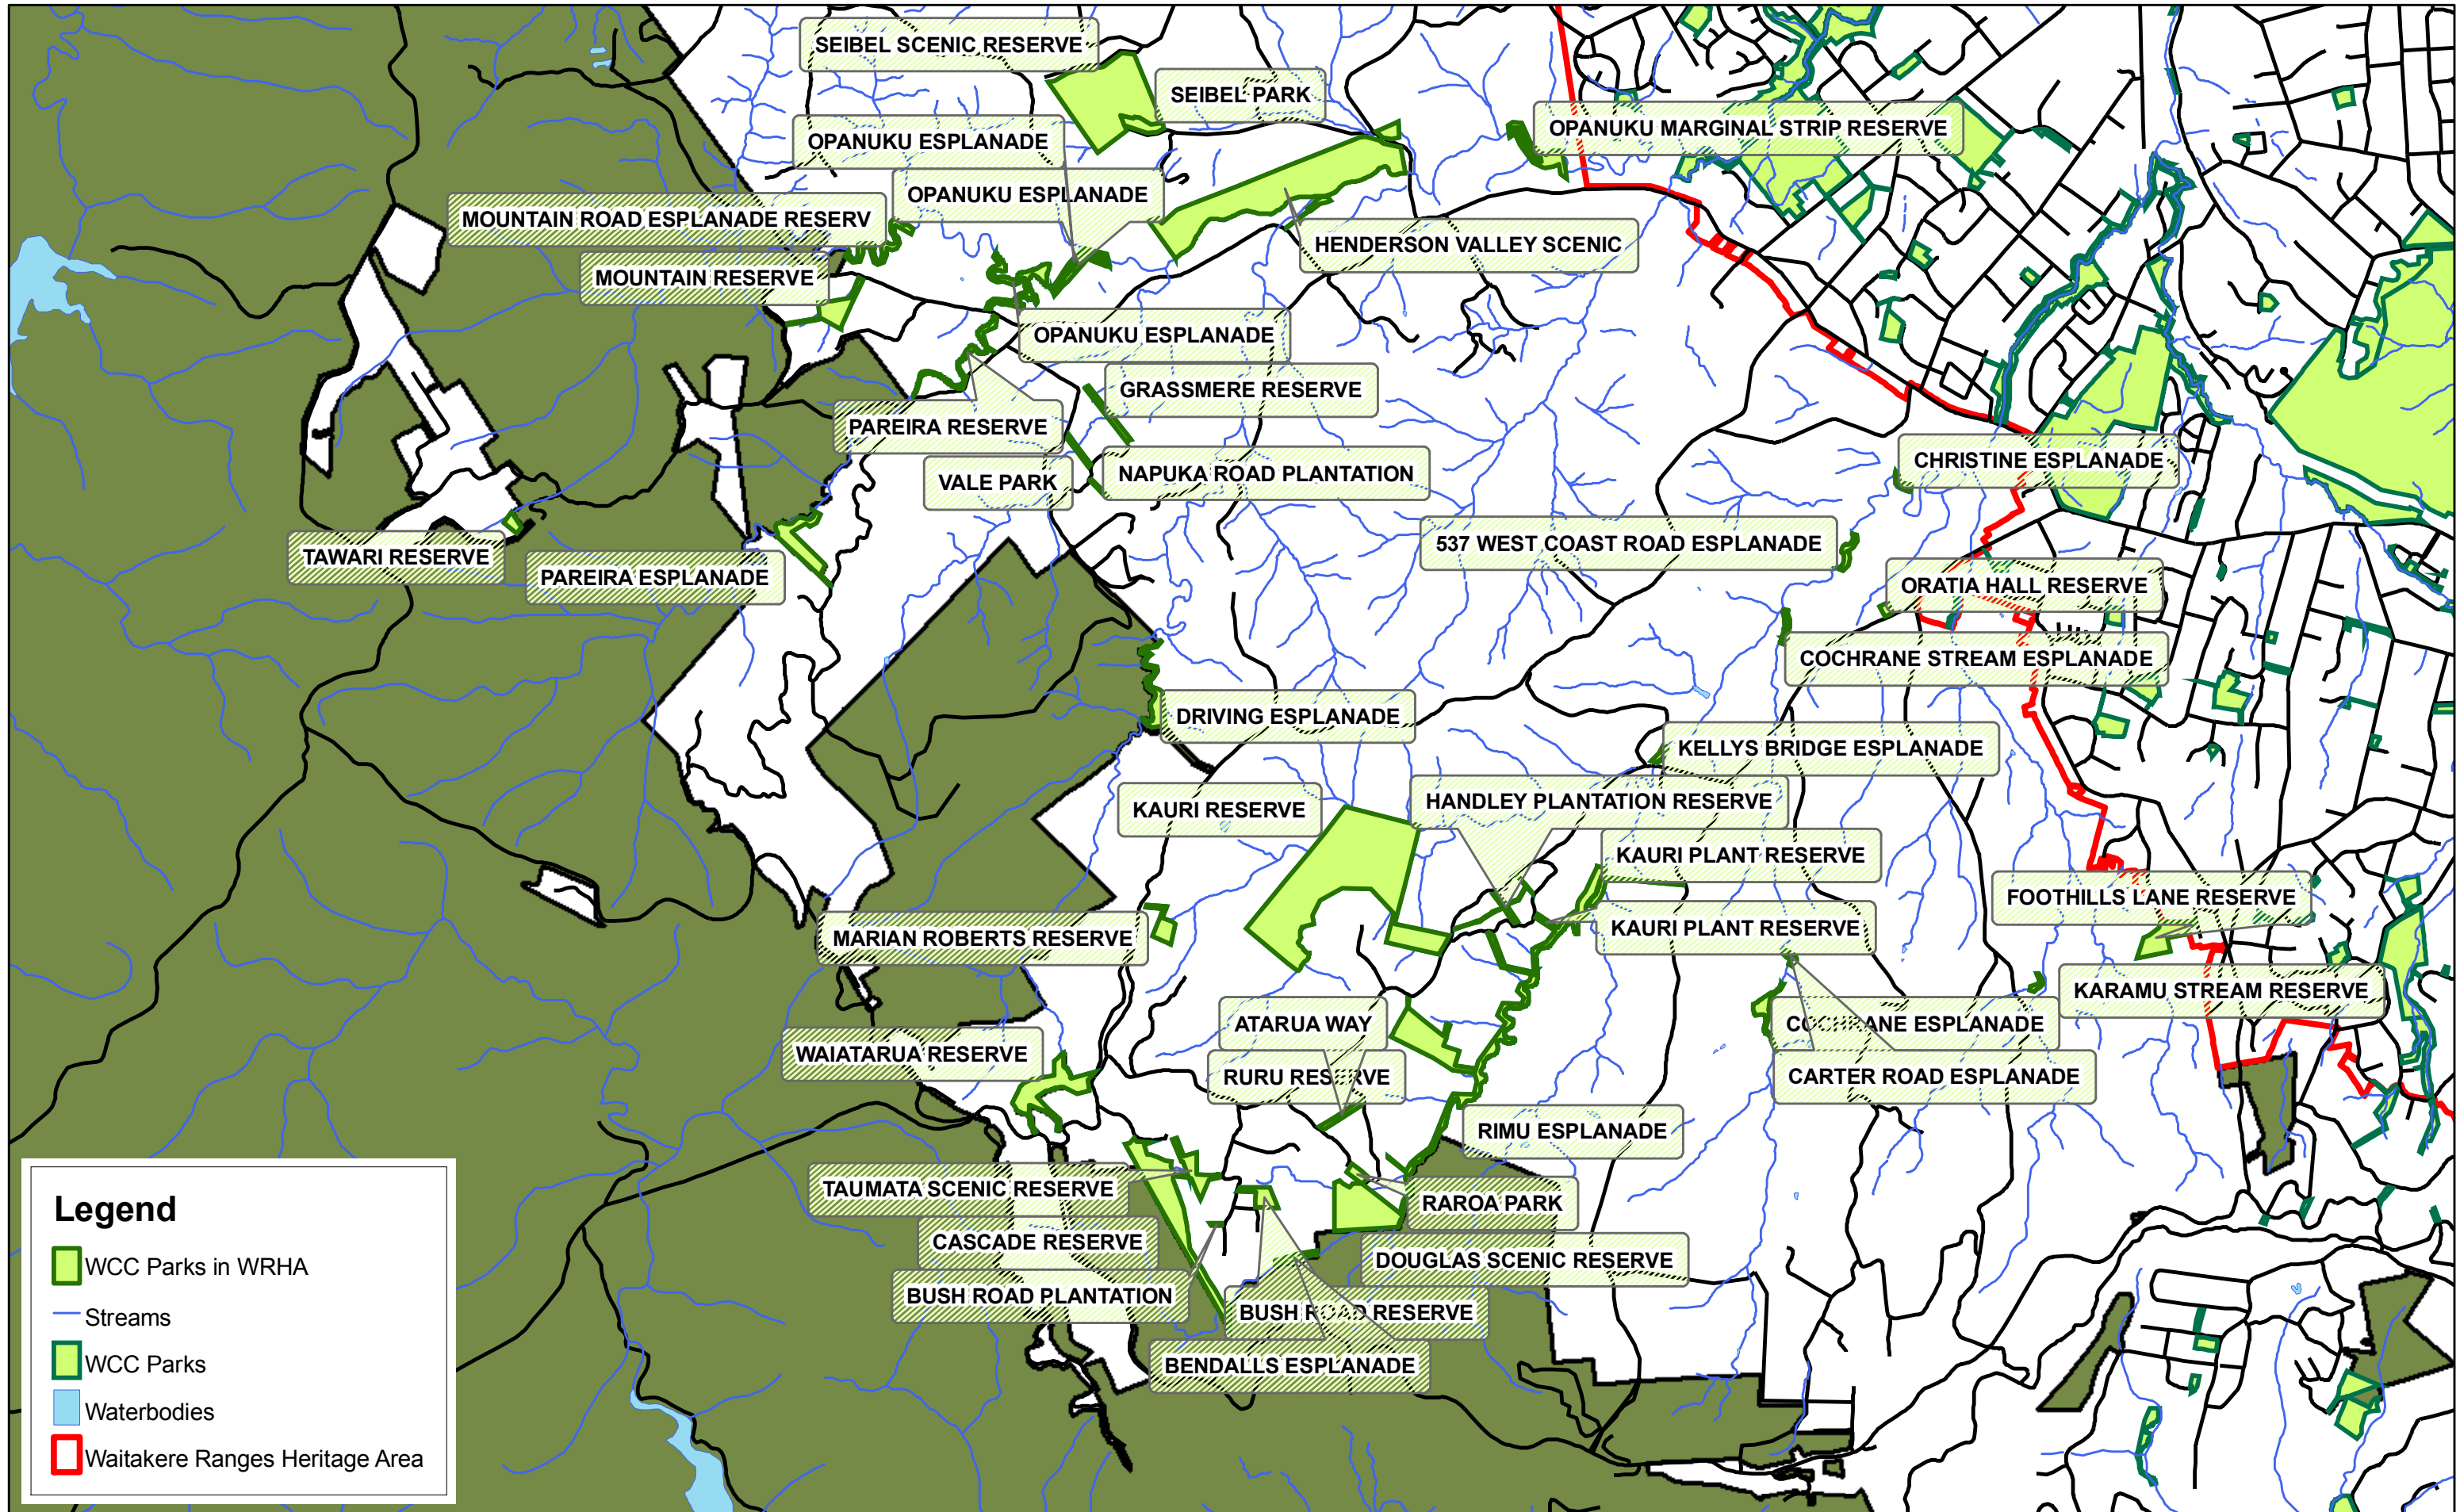

# Oratia and Waatarua Study Area - Existing WCC and ARC Reserves

This map shows the existing WCC Parks, Esplanade Reserves and Reserves (Named), and the ARC Waitakere Ranges Regional Parkland.