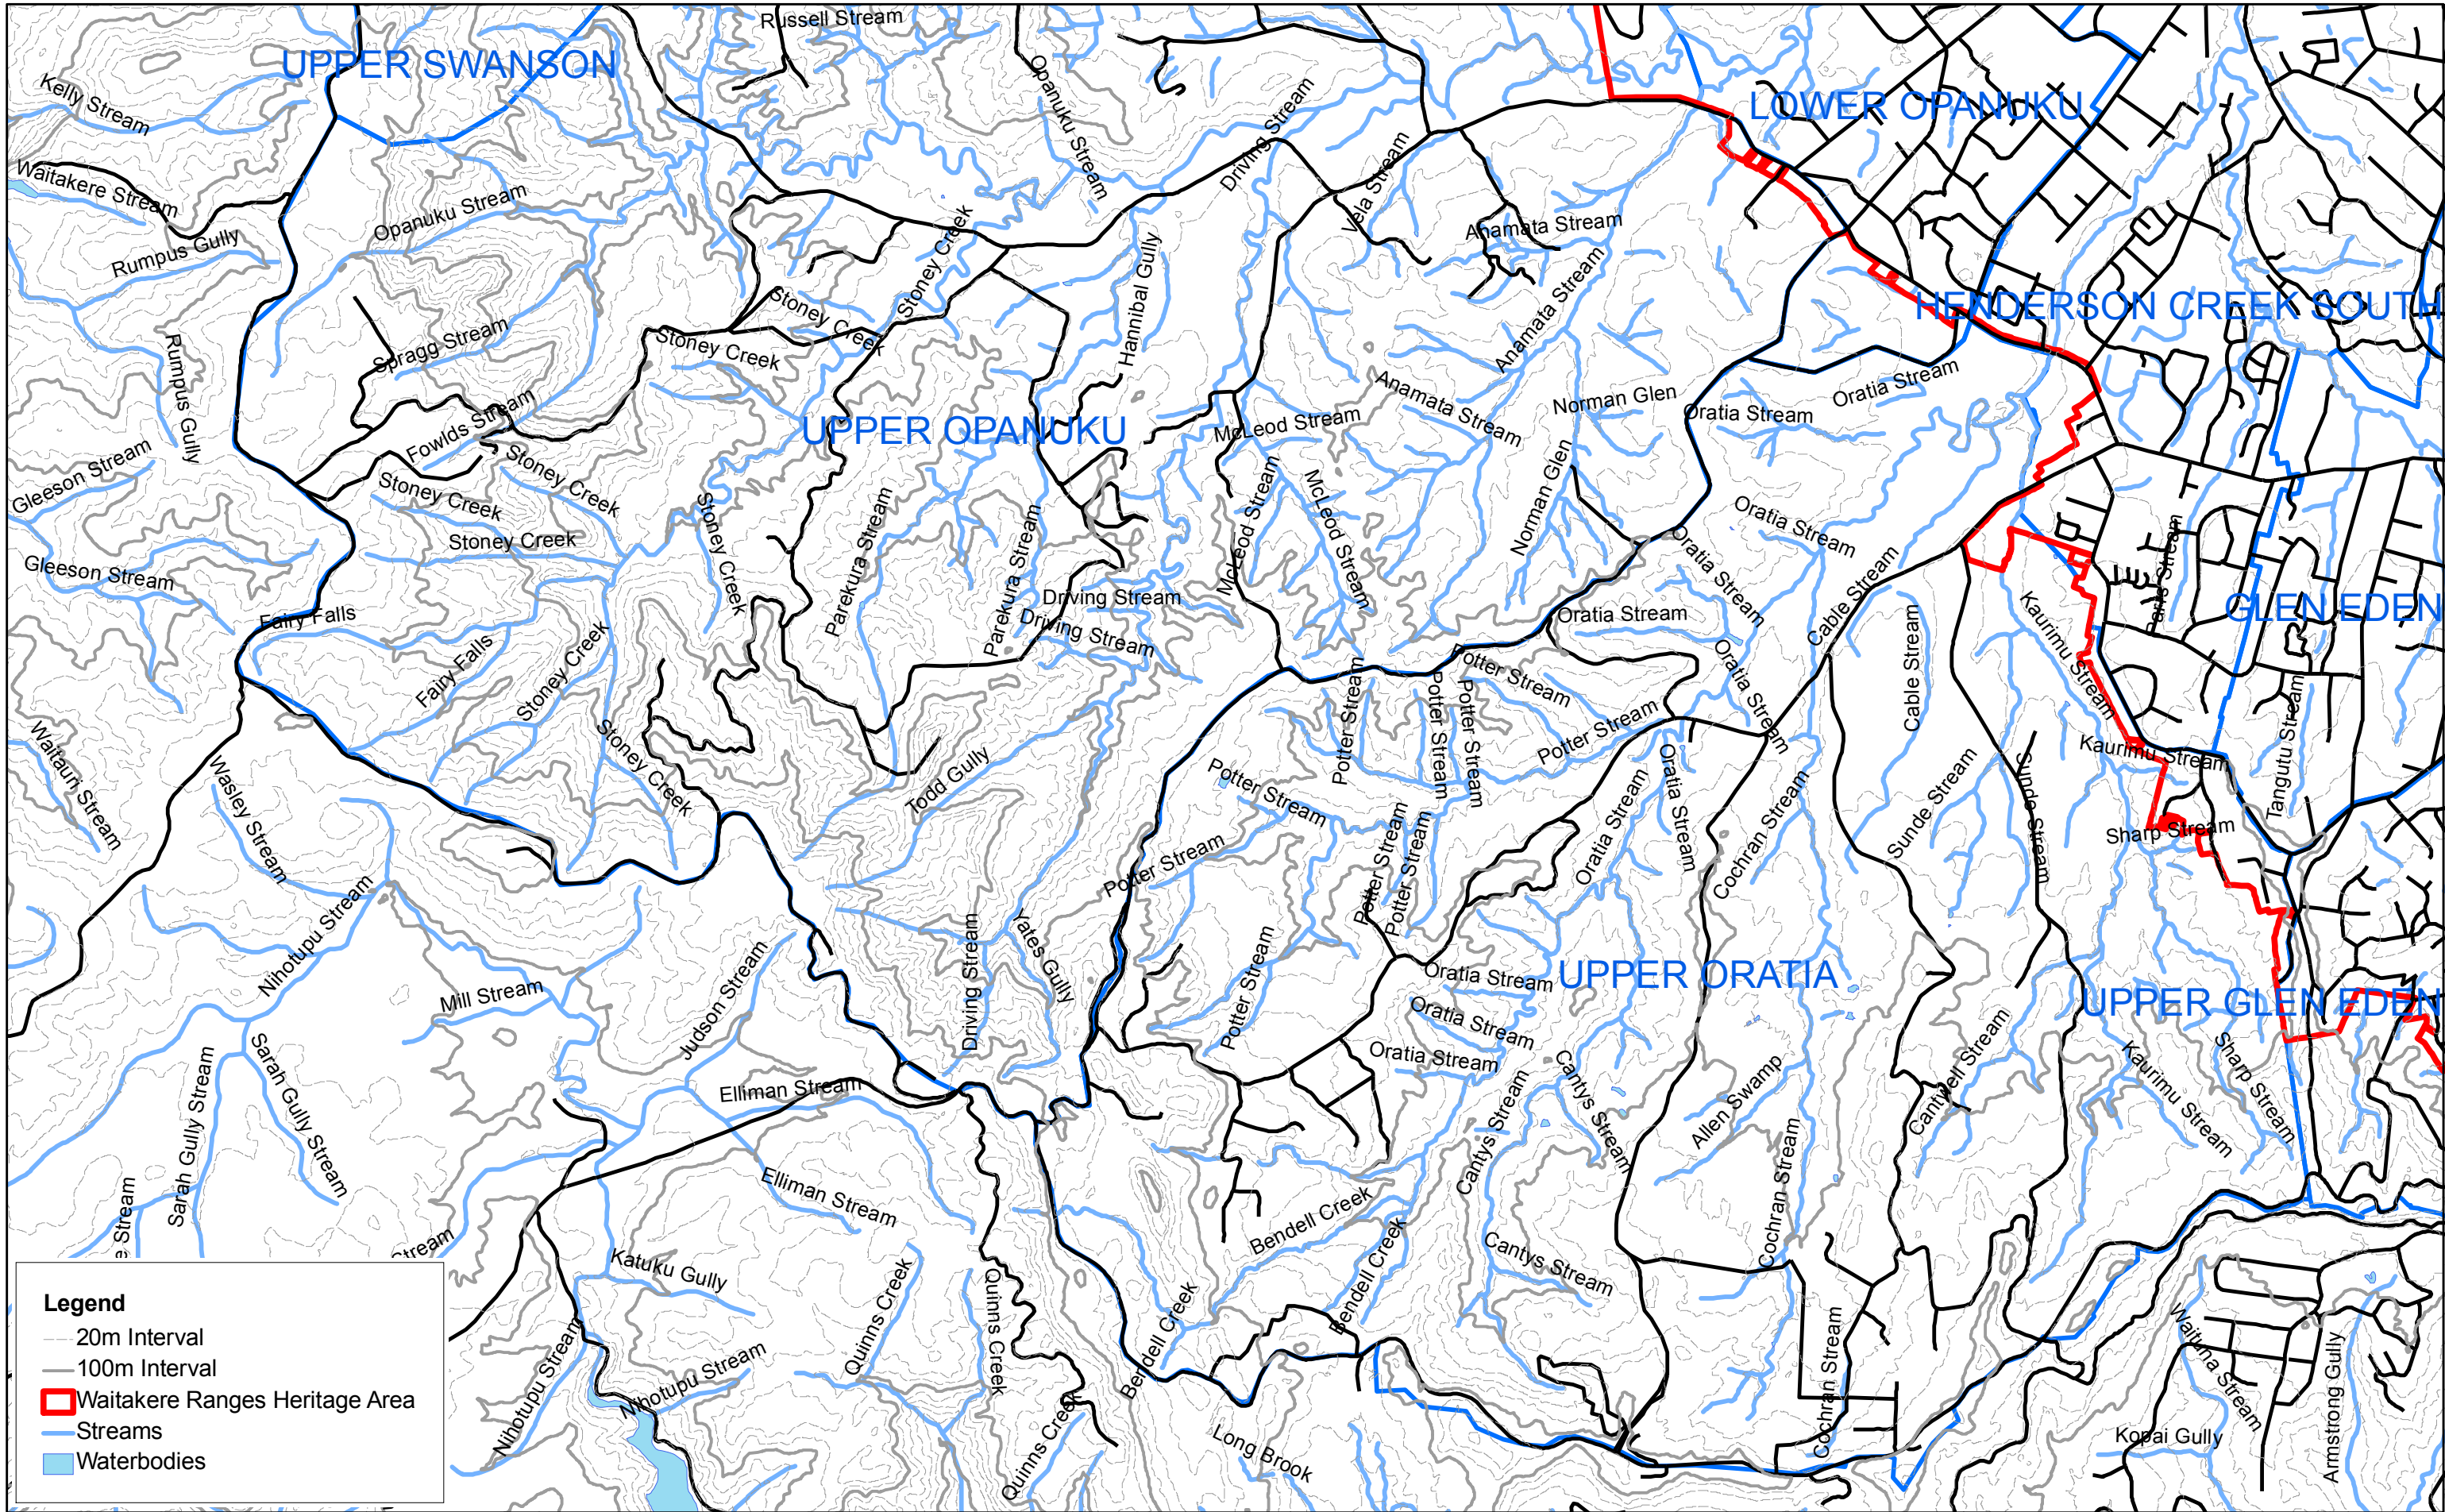

Oratia and Waitatarua Study Area - Streams and Water Bodies

Legend

- 20m Interval
- 100m Interval
- Waitakere Ranges Heritage Area
- Streams
- Waterbodies

This map show the streams and water bodies that flow through or from the Oratia LAP area. Major catchments and roads have also been added to provide context and contours illustrate sub-catchments and slope.