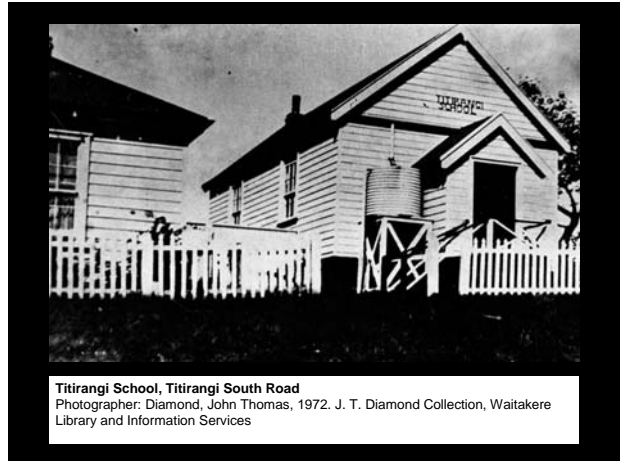

Titirangi School, Titirangi South Road
Photographer: Diamond, John Thomas, 1972. J. T. Diamond Collection, Waitakere Library and Information Services