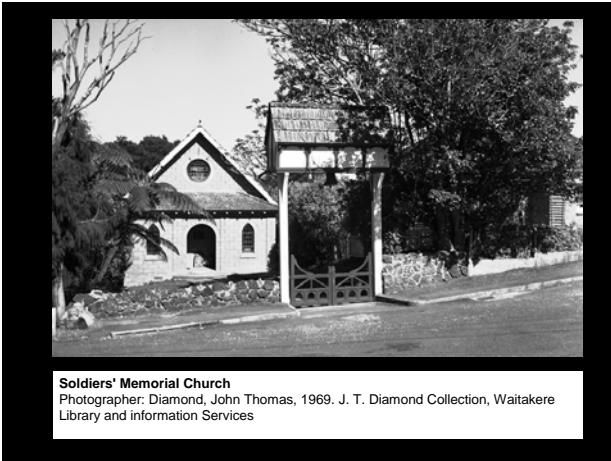

Soldiers' Memorial Church
Photographer: Diamond, John Thomas, 1969. J. T. Diamond Collection, Waitakere Library and information Services