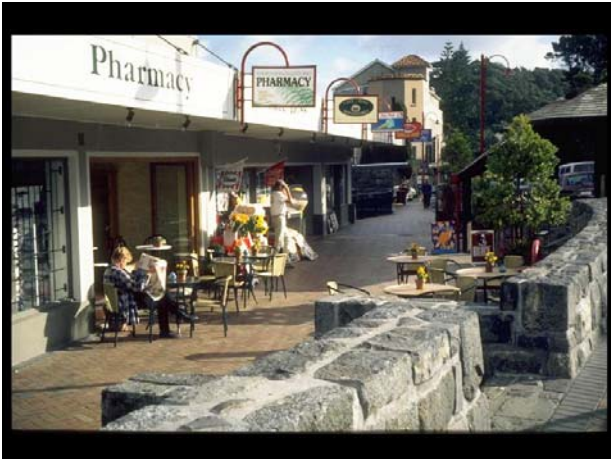

Titirangi shops, opposite Rangiwai Road
Photographer: Diamond, John Thomas, 1965. J. T. Diamond Collection,
Waitakere Library and Information Services

Opening Titirangi Memorial Hall, distant view
Photographer: Diamond, John Thomas, 1965. J. T. Diamond Collection,
Waitakere Library and Information Services

Sightseeing buses, Titirangi kiosk, houses in background
 Photographer: Unknown, c1920s. J. T. Diamond Collection, Waitakere Library and Information Services

Soldiers' Memorial Church
 Photographer: Diamond, John Thomas, 1969. J. T. Diamond Collection, Waitakere Library and information Services