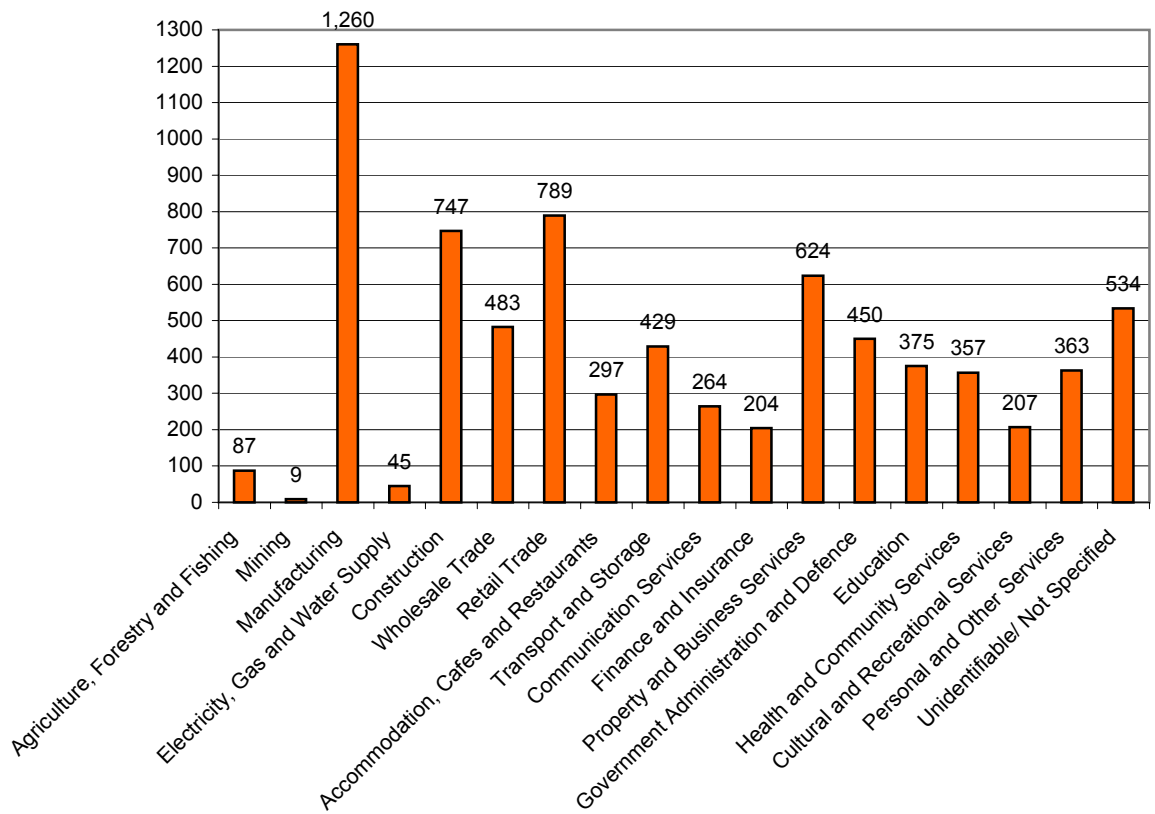

### Labour Force of Maori in Waitakere City

Taken from 1996 Census data