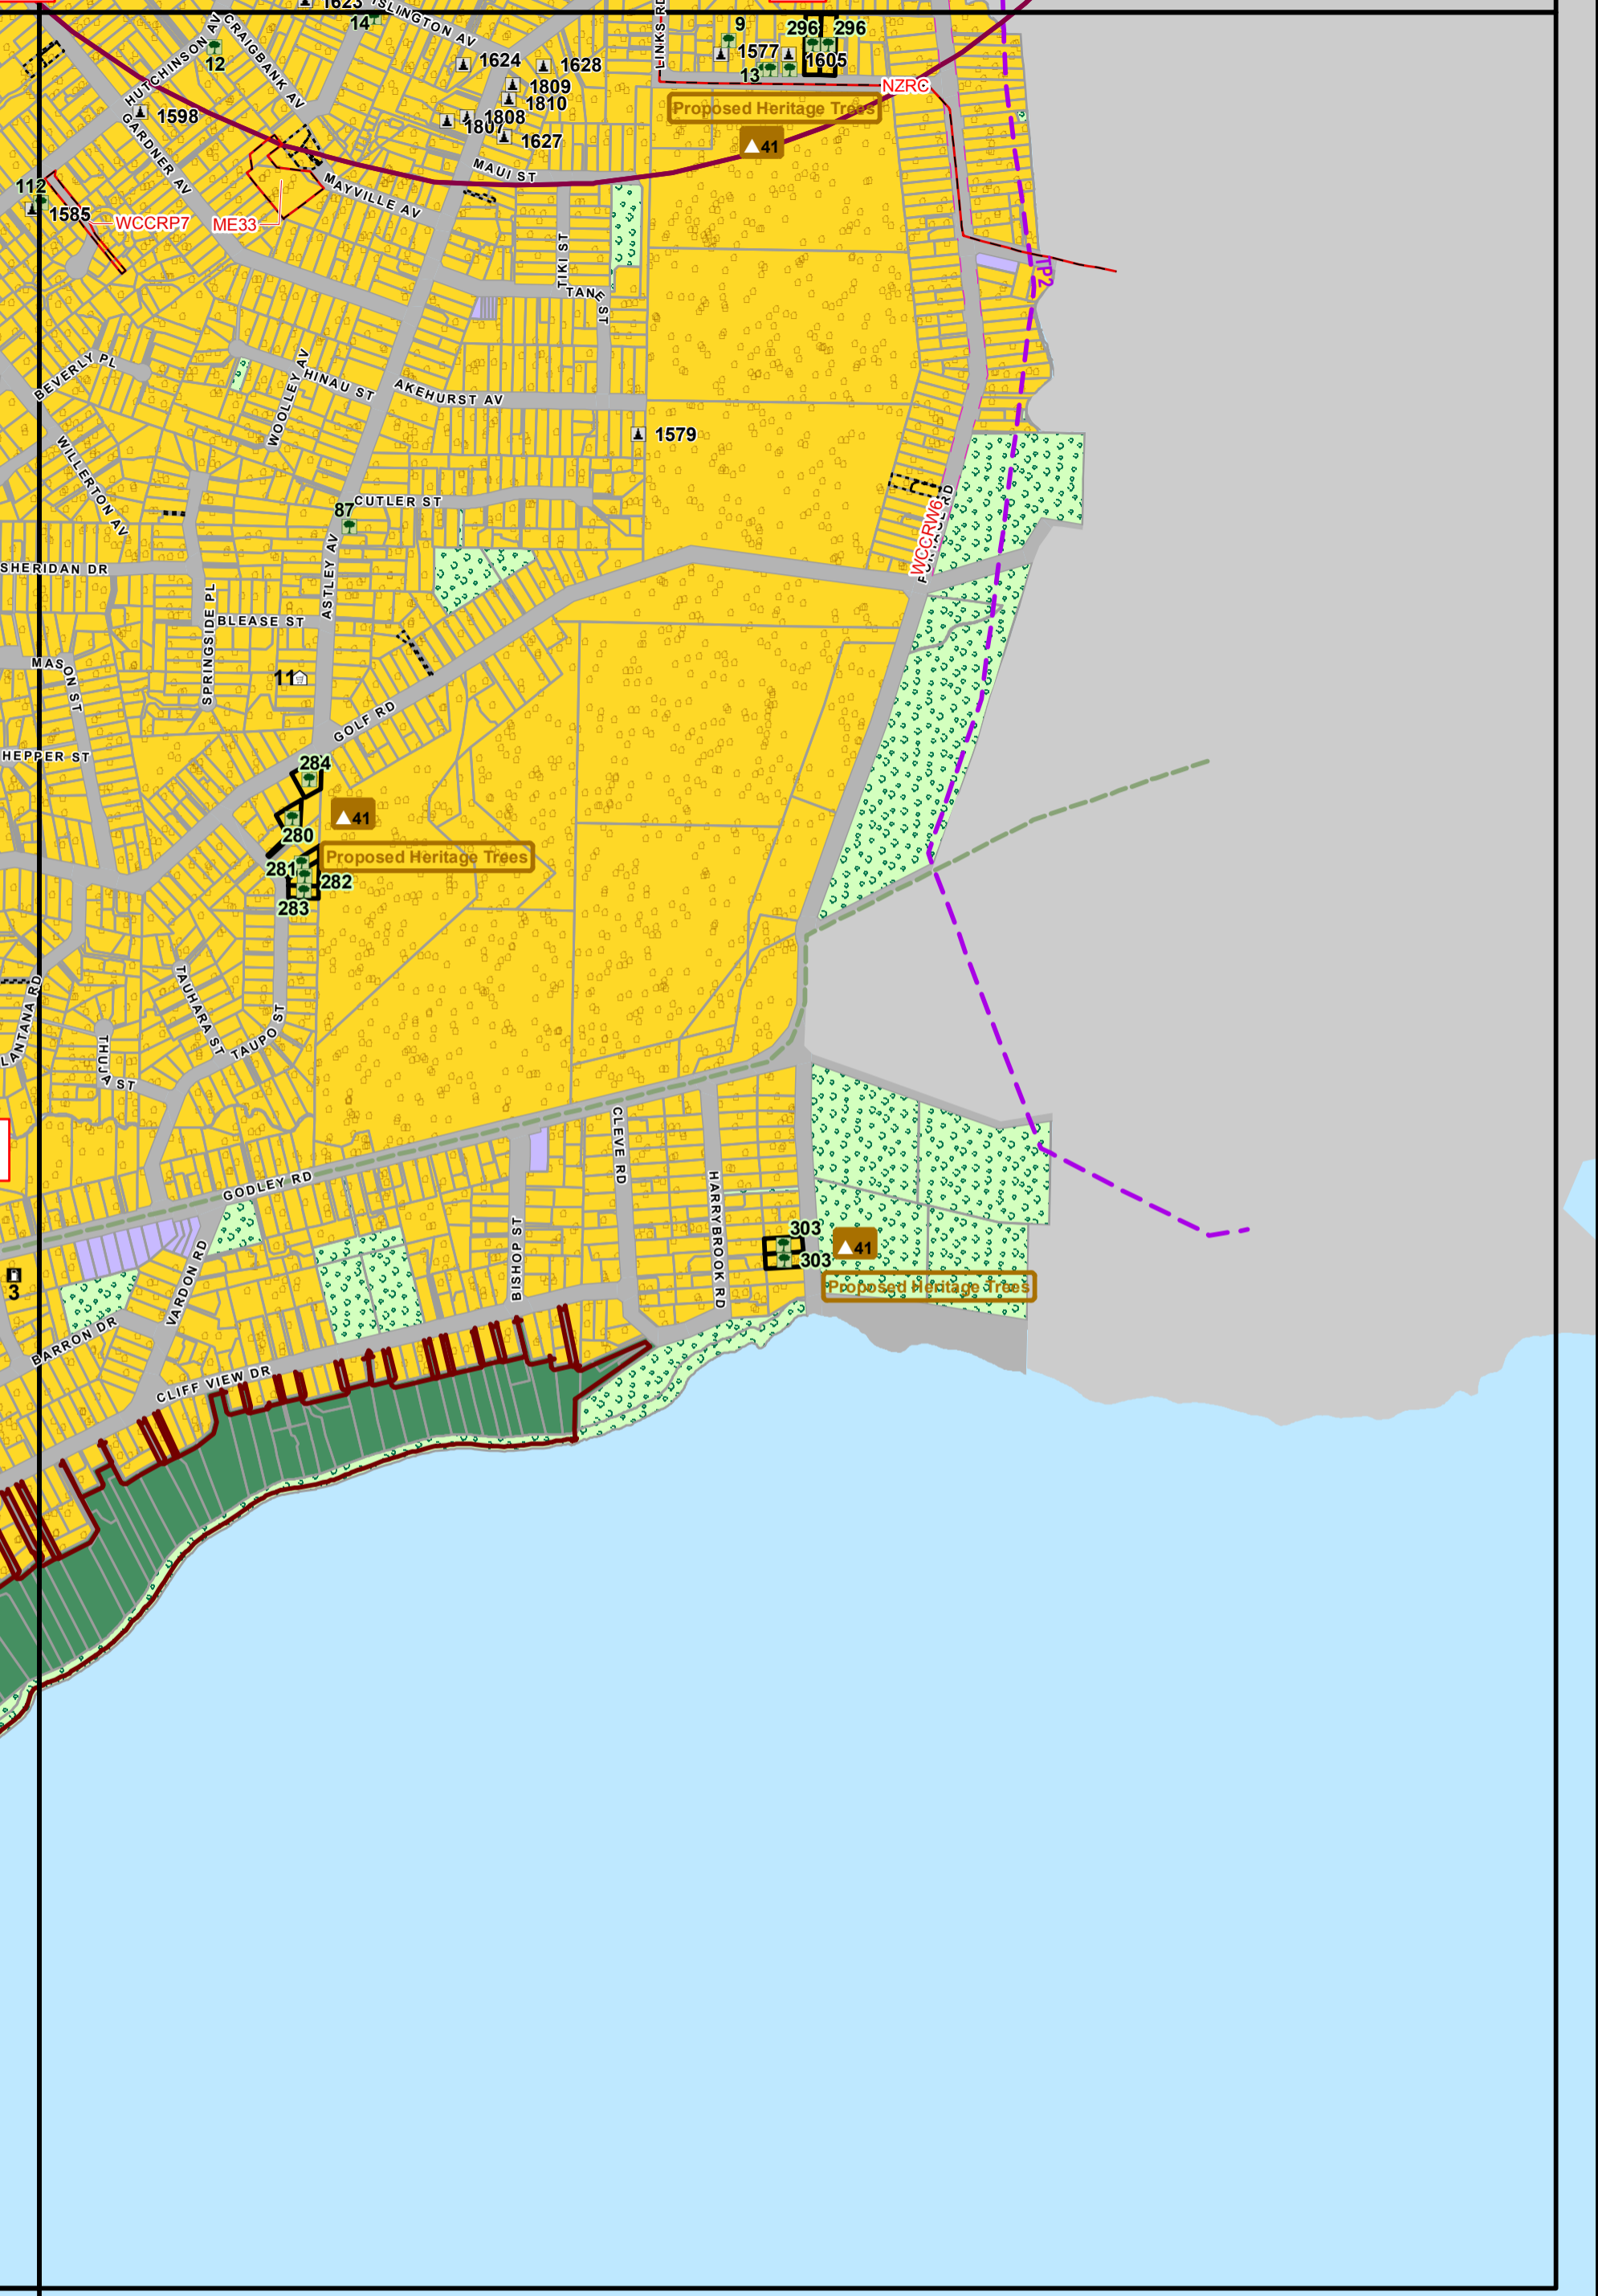

F10

F11

H10

District Plan - Human Environments

1:8,000

PC 41-Notification Version

Map compiled by GIS group,
Waitakere City Council.
Copyright Waitakere City Council.

Cadastral information from Land
Information New Zealand. DCDB.
Crown Copyright Reserved.
Digital Licence AK/27470/01

G11