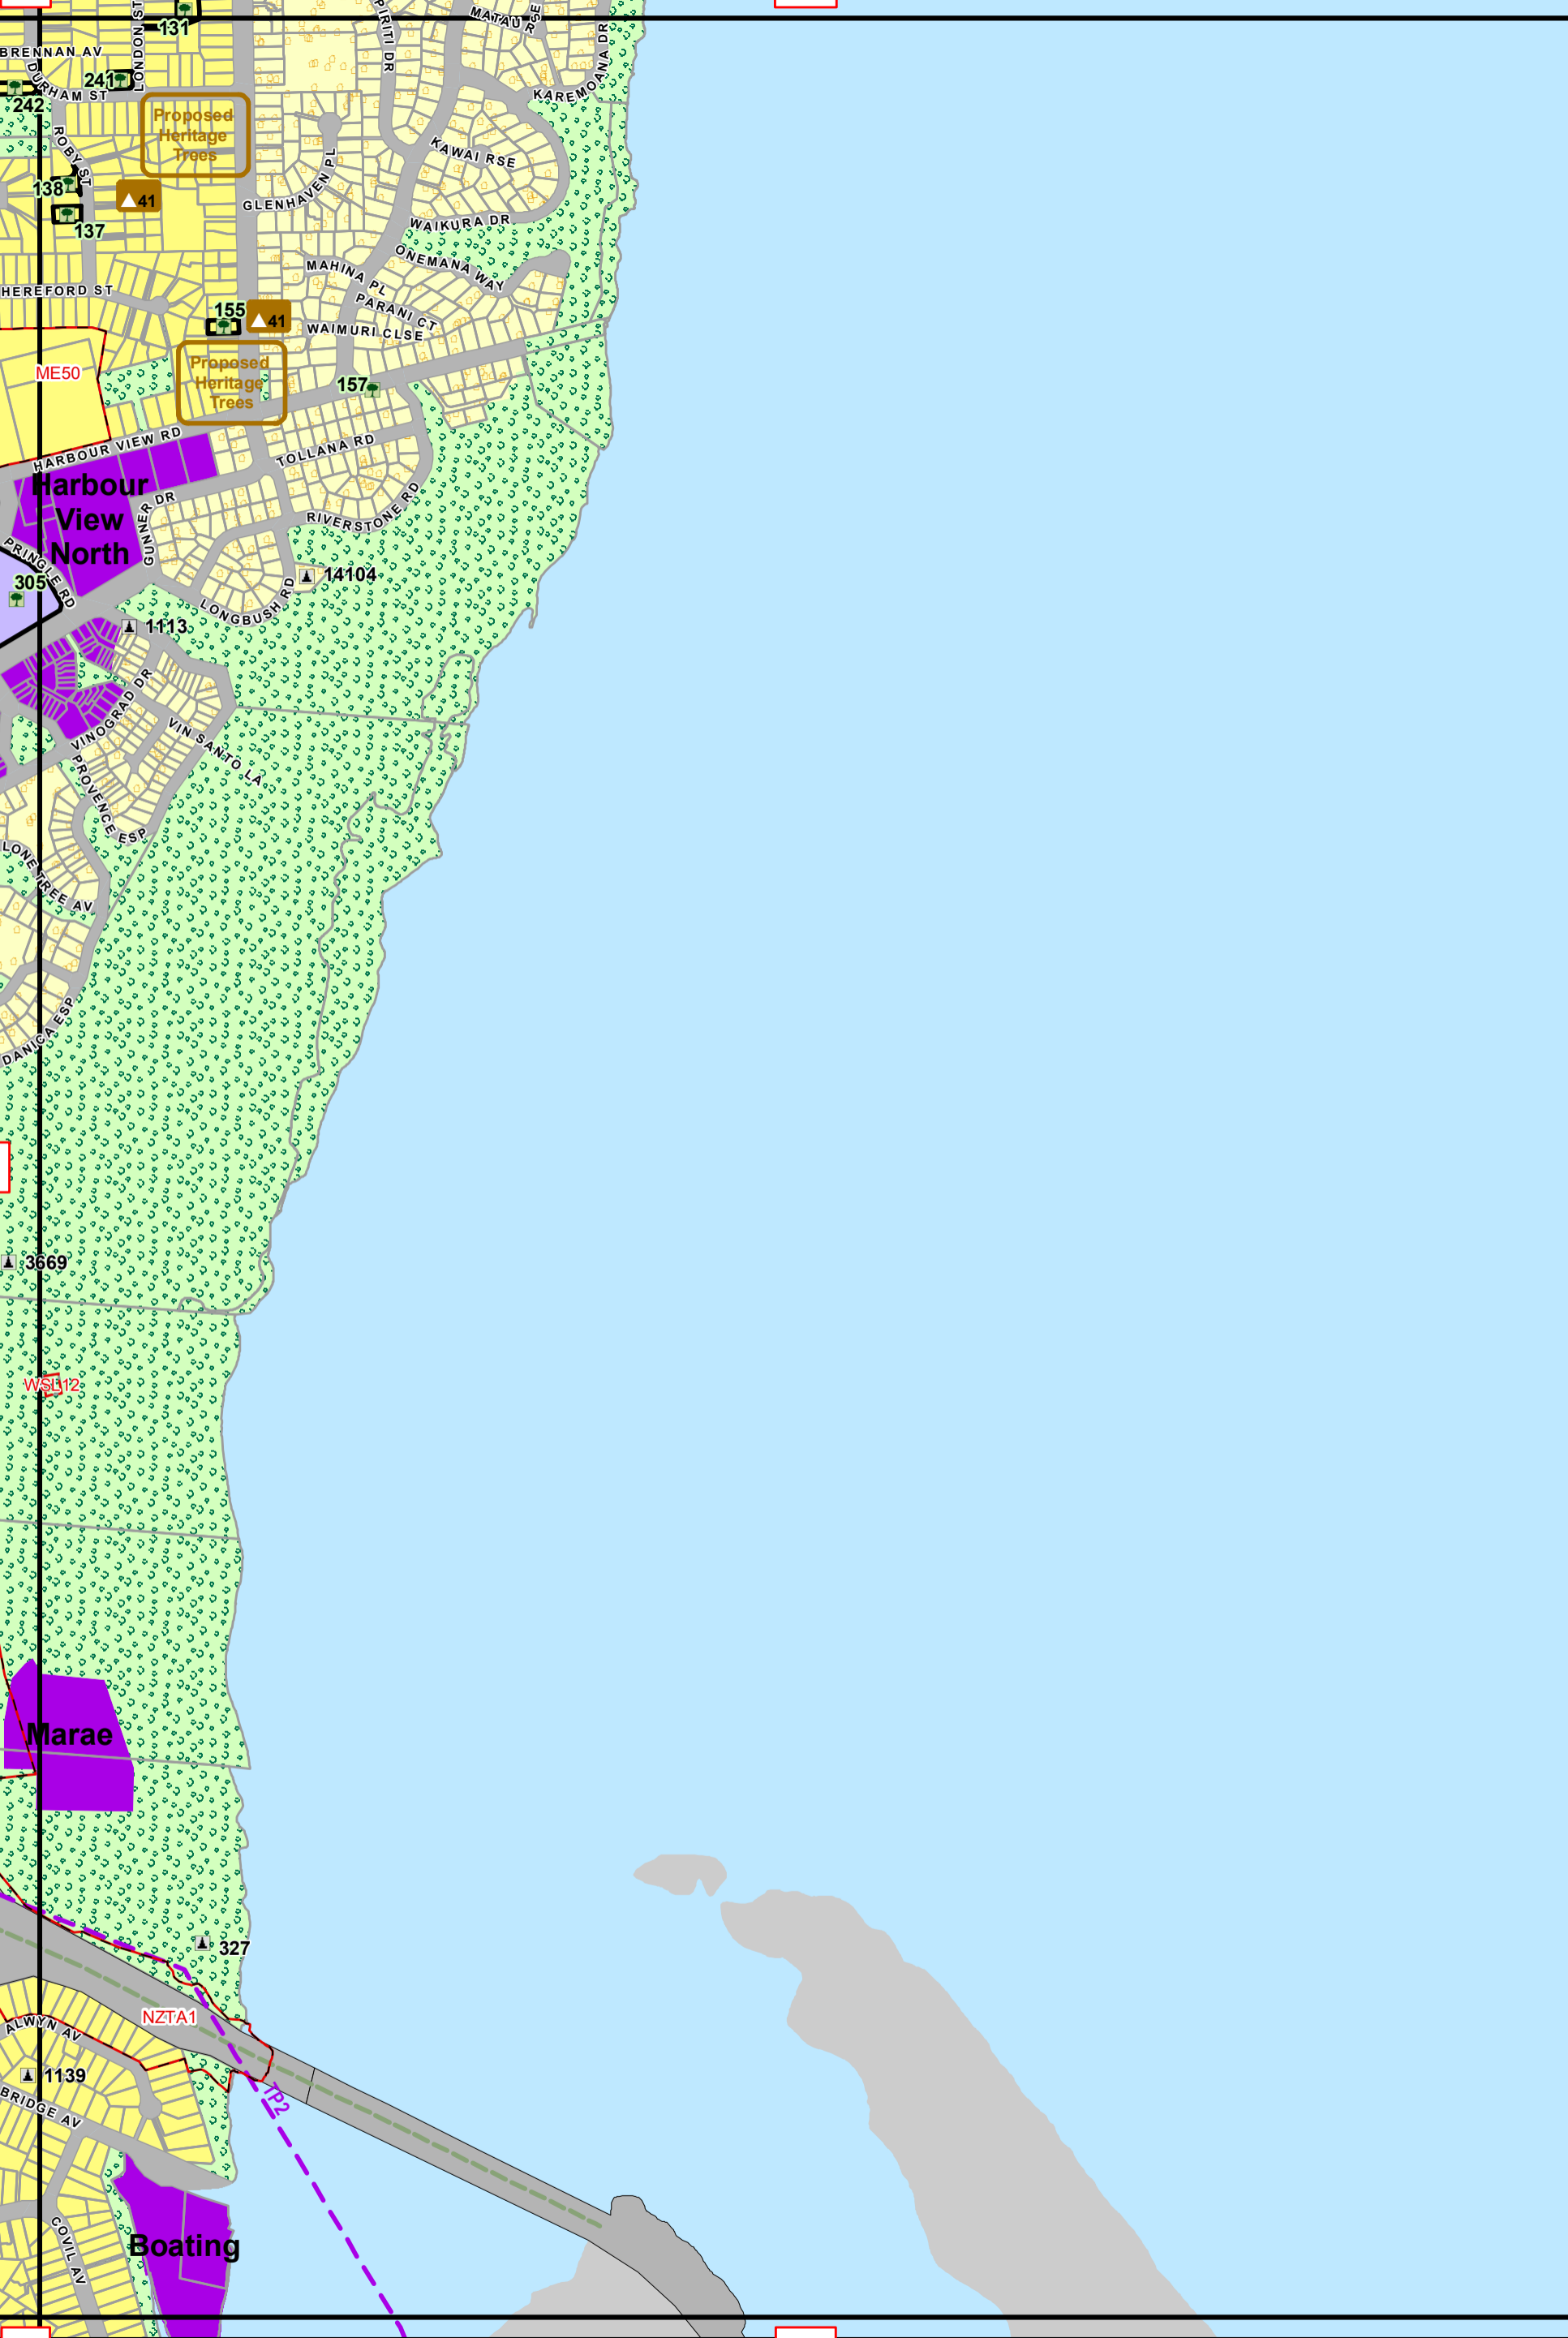

C9

C10

D9

E9

E10

District Plan - Human Environments

1:8,000

0 100 200 300 400 500 Metres

PC 41-Notification Version

Map compiled by GIS group,
Waitakere City Council.
Copyright Waitakere City Council.

Cadastral information from Land
Information New Zealand. DCDB.
Crown Copyright Reserved.
Digital Licence AK/27470/01