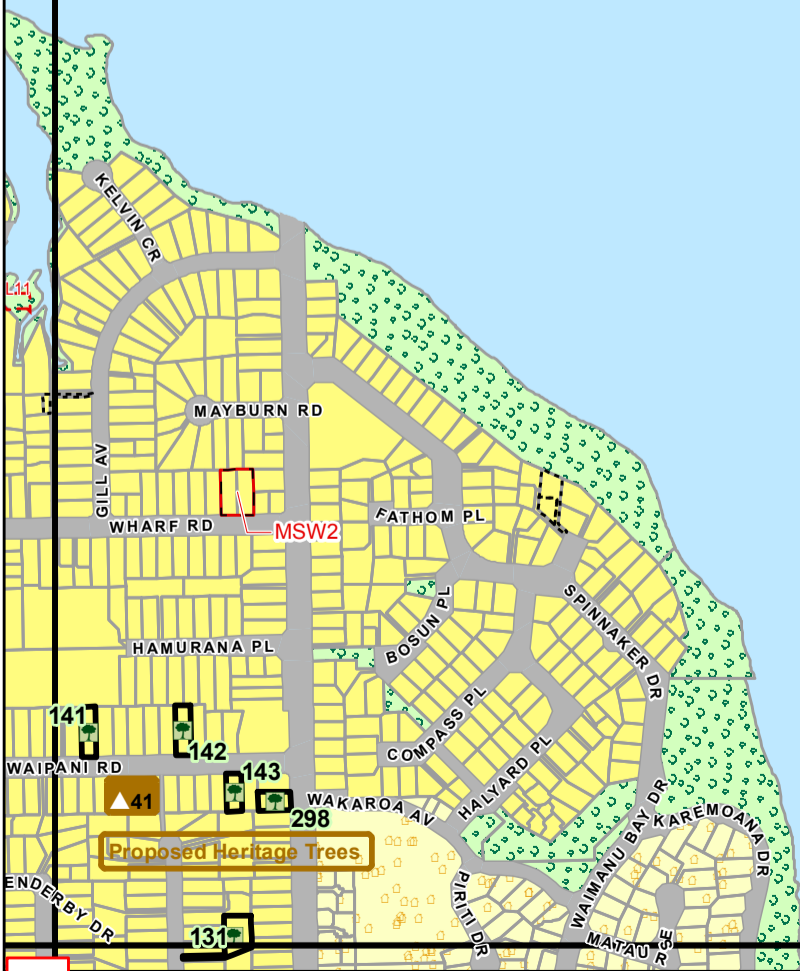

B9

B10

C9

D9

D10

District Plan - Human Environments

1:8,000

PC 41-Notification Version

Map compiled by GIS group,
Waitakere City Council.
Copyright Waitakere City Council.

Cadastral information from Land
Information New Zealand. DCDB.
Crown Copyright Reserved.
Digital Licence AK/27470/01