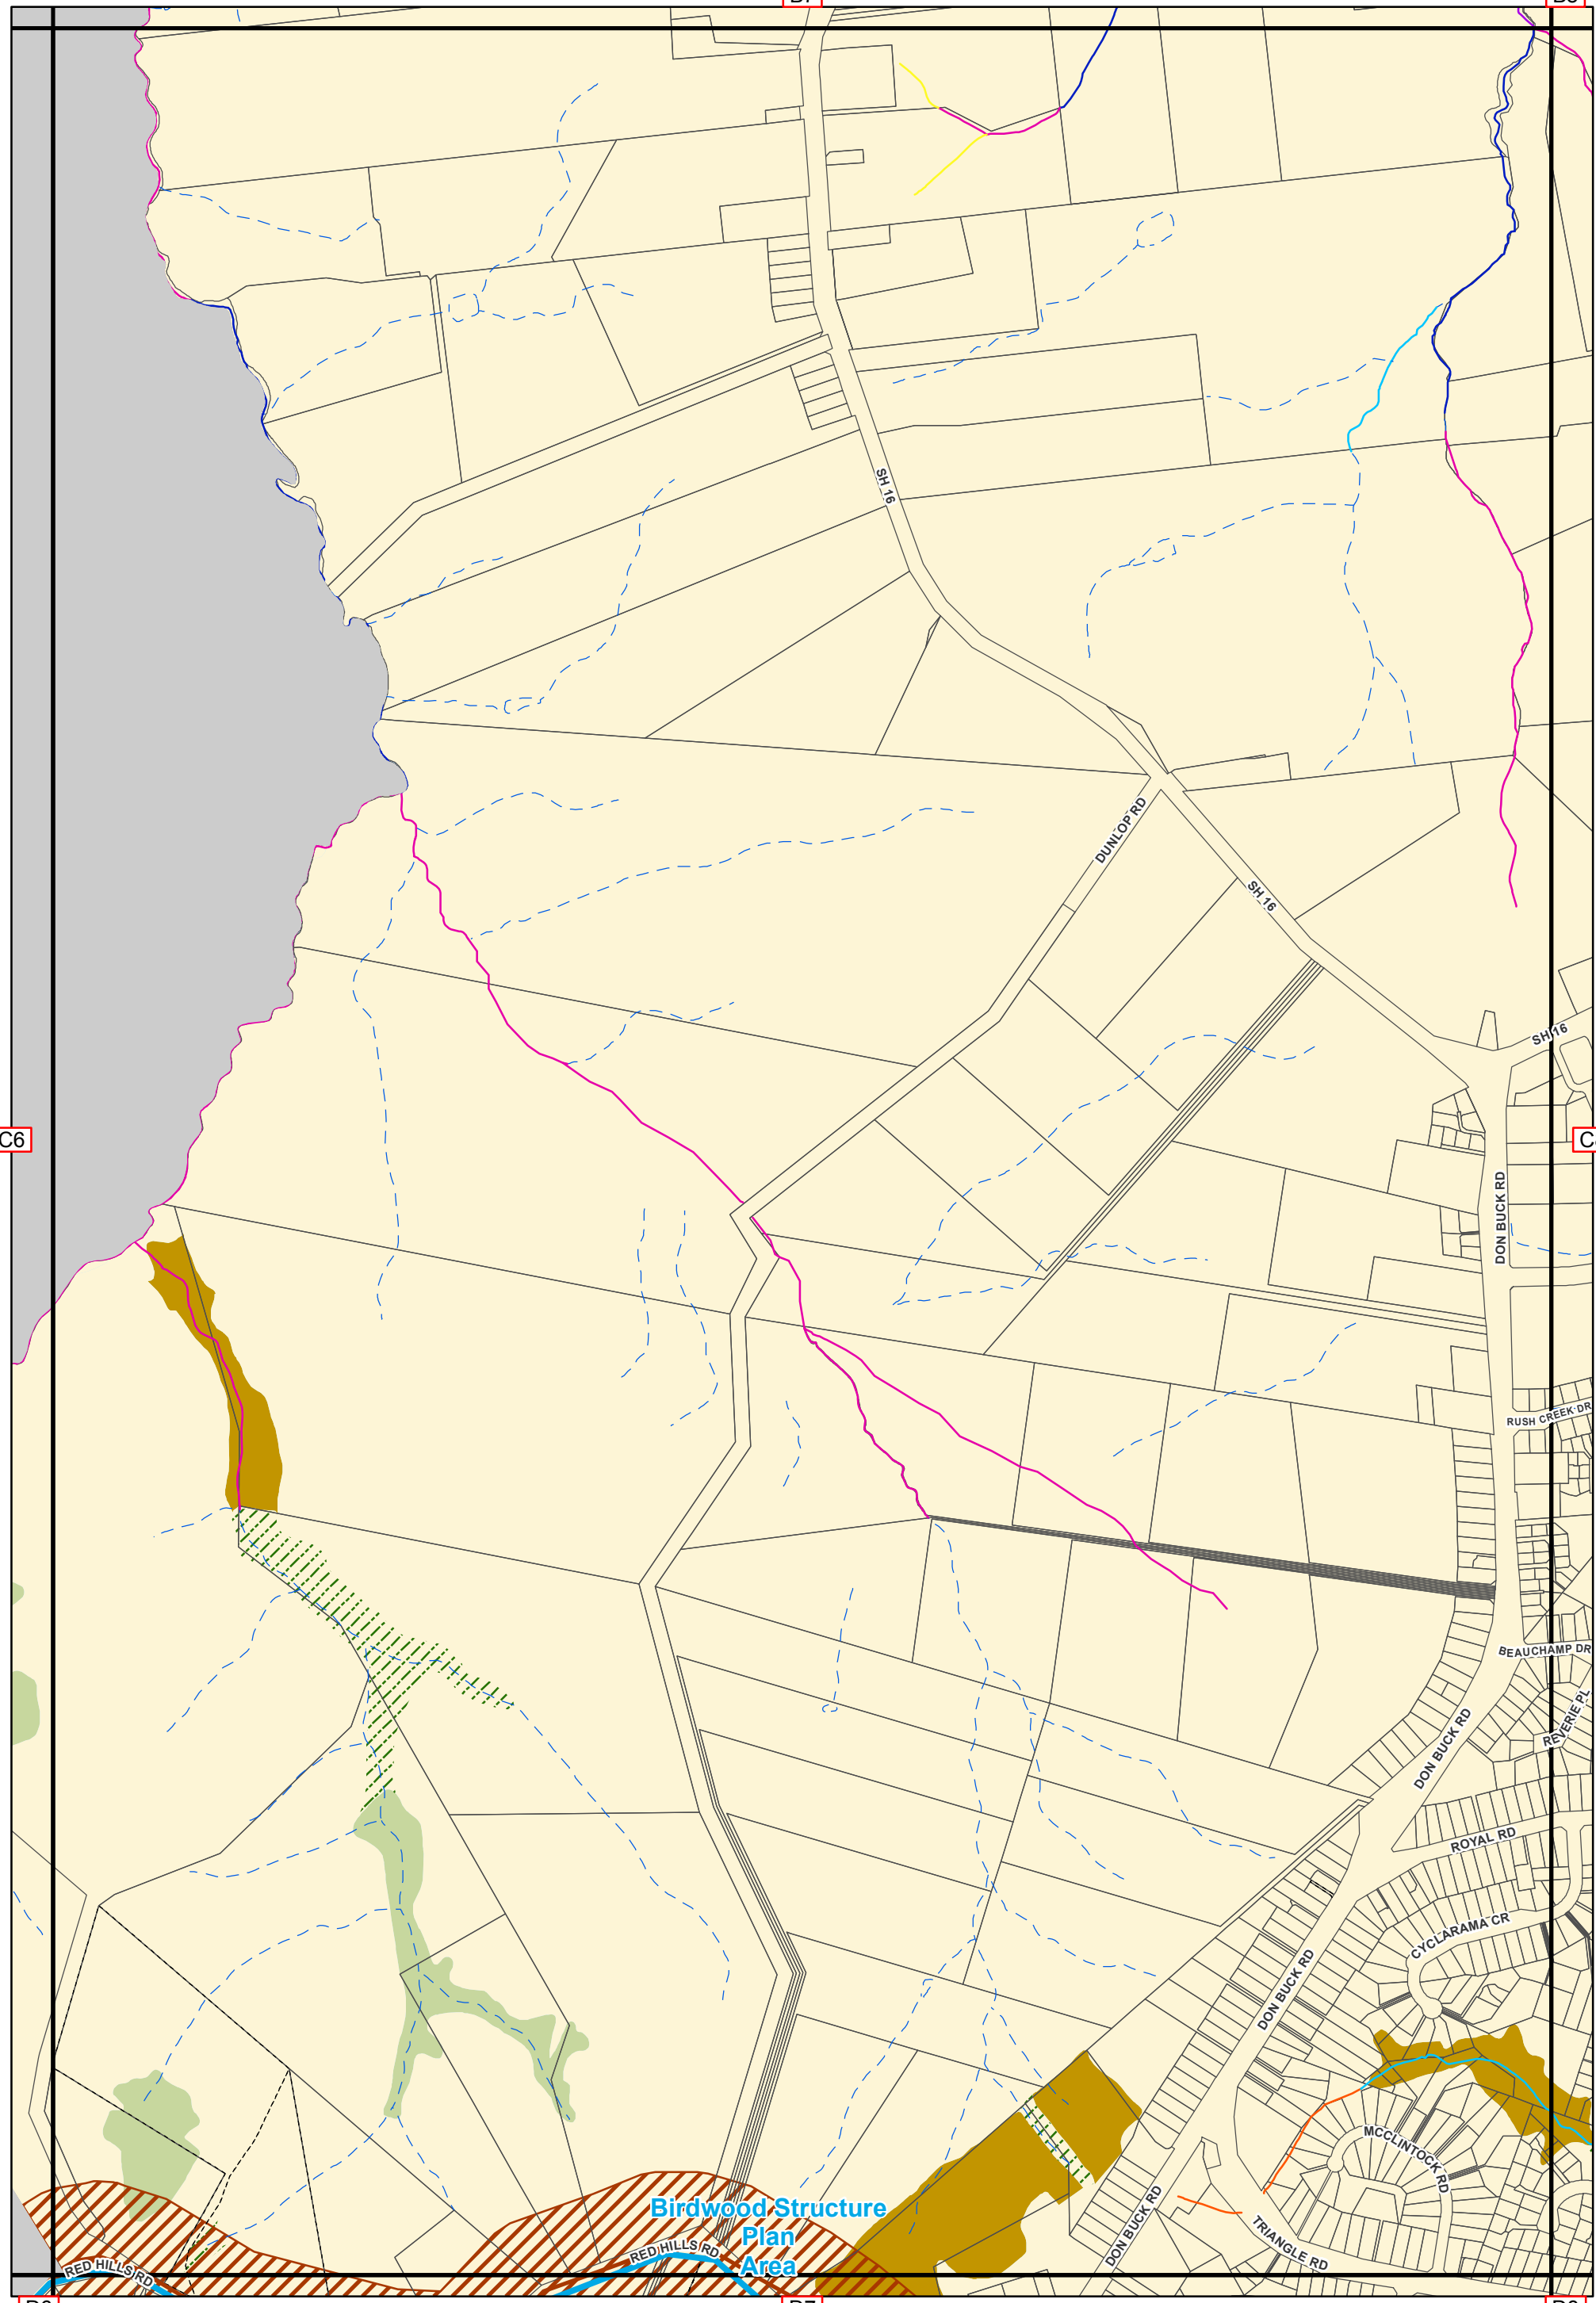

B7

B8

C6

C8

Birdwood Structure  
Plan  
Area

Map compiled by GIS group,  
Waitakere City Council.  
Copyright Waitakere City Council.

Cadastral information from Land  
Information New Zealand. DCDB.  
Crown Copyright Reserved.  
Digital Licence AK/27470/01