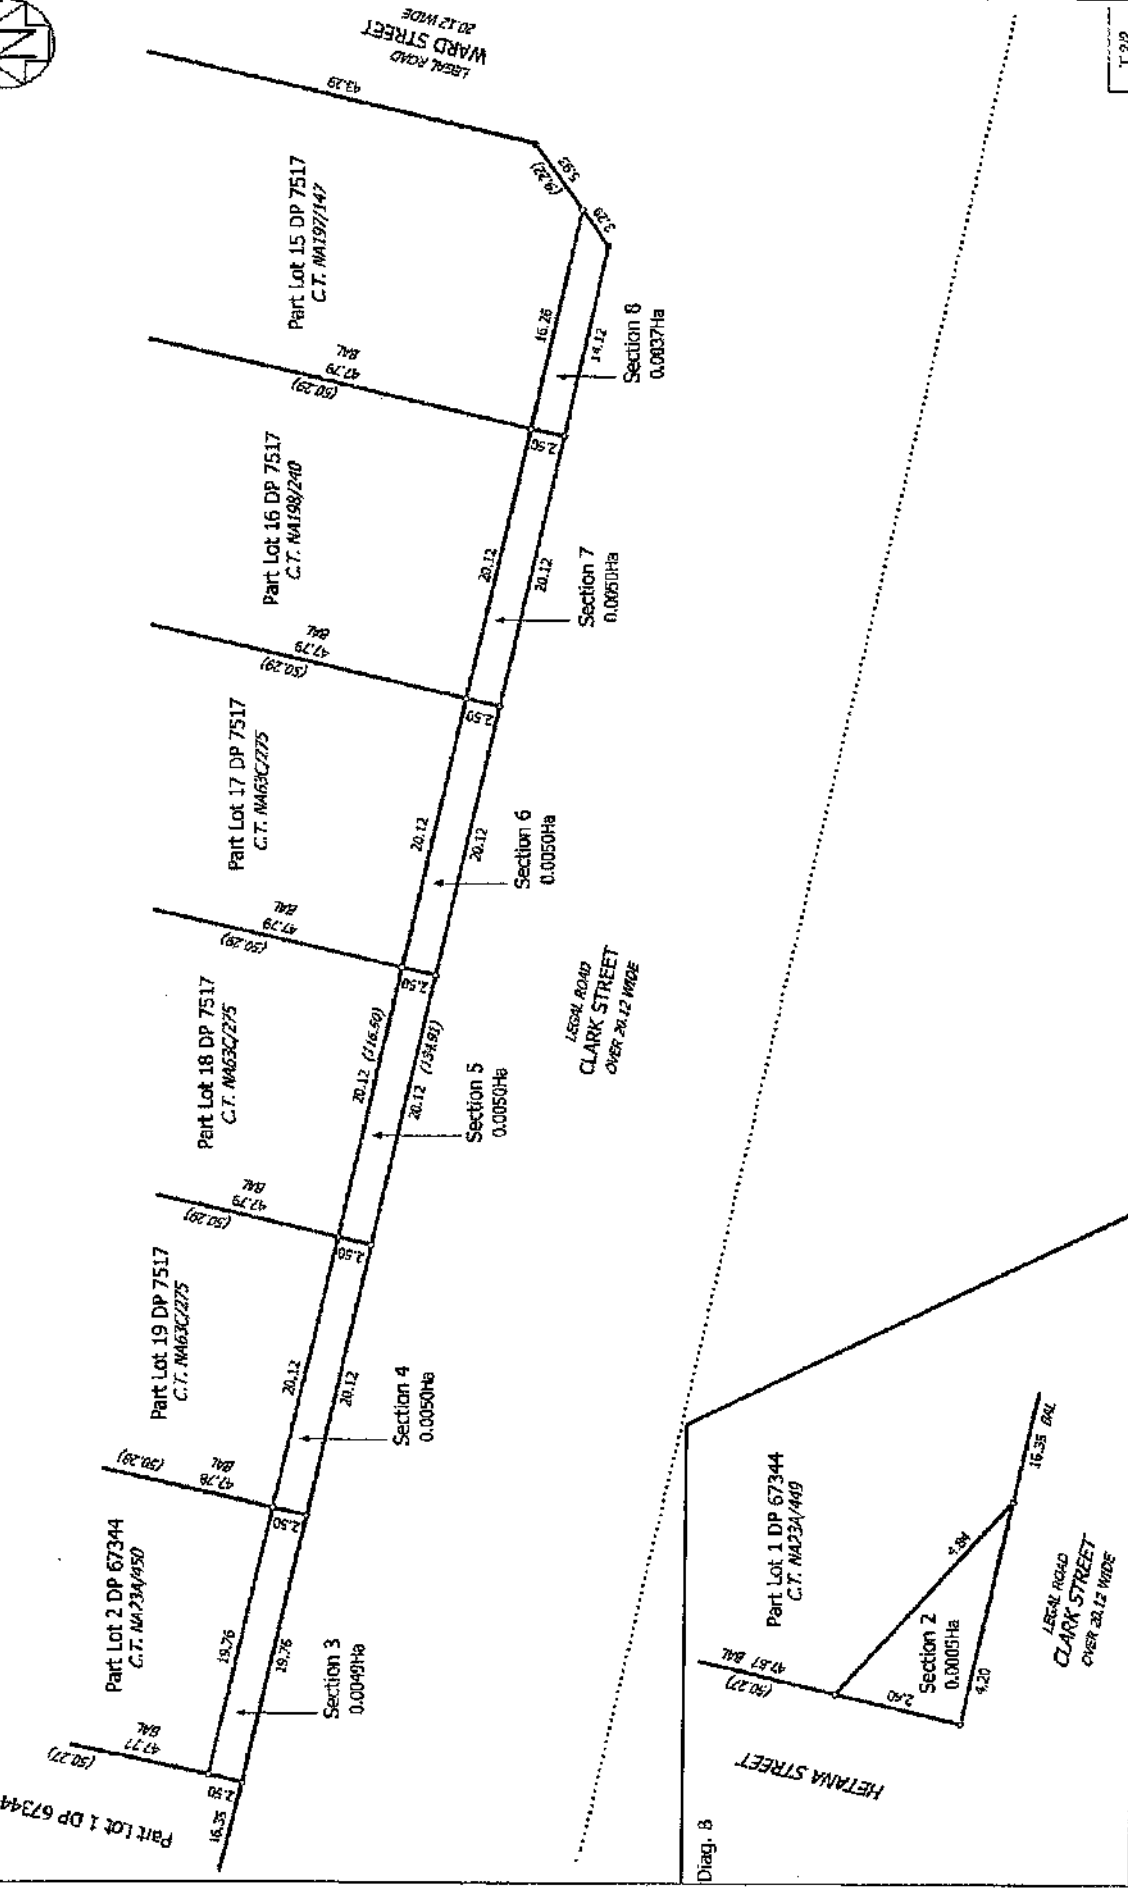

Land District North Auckland	SECTION 1-8	Surveyor: Simon John Reid Firm: CKL Surveying and Planning	Digital Title Plan SO 419075 Approved on: 23/04/2009
Digitally Generated Plan Generated on: 23/04/2009 3:15pm Page 5 of 6			

AI

Vertical text on the right edge of the page, likely a page number or reference code.

Diag. C

Diag. B

T 2/2

**Digital Title Plan**  
**SO 419075**  
 Approved on: 28/04/2009

Surveyor: Simon John Pridie  
 Firm: CKL Surveying and Planning

**SECTIONS 1-8**

Land District: North Auckland

Digital Generalised Plan  
 Generated on: 22/04/2009 3:15pm Page 6 of 6

22

This document is a digital title plan generated by the Department of Land and Survey Management, Auckland Council. It is a legal document and should be read in conjunction with the relevant legislation and regulations. The plan is subject to the provisions of the Resource Management Act 1991 and the Land Use Act 1987. The plan is a digital title plan and is not a physical document. The plan is generated from a digital title plan and is not a physical document. The plan is generated from a digital title plan and is not a physical document.