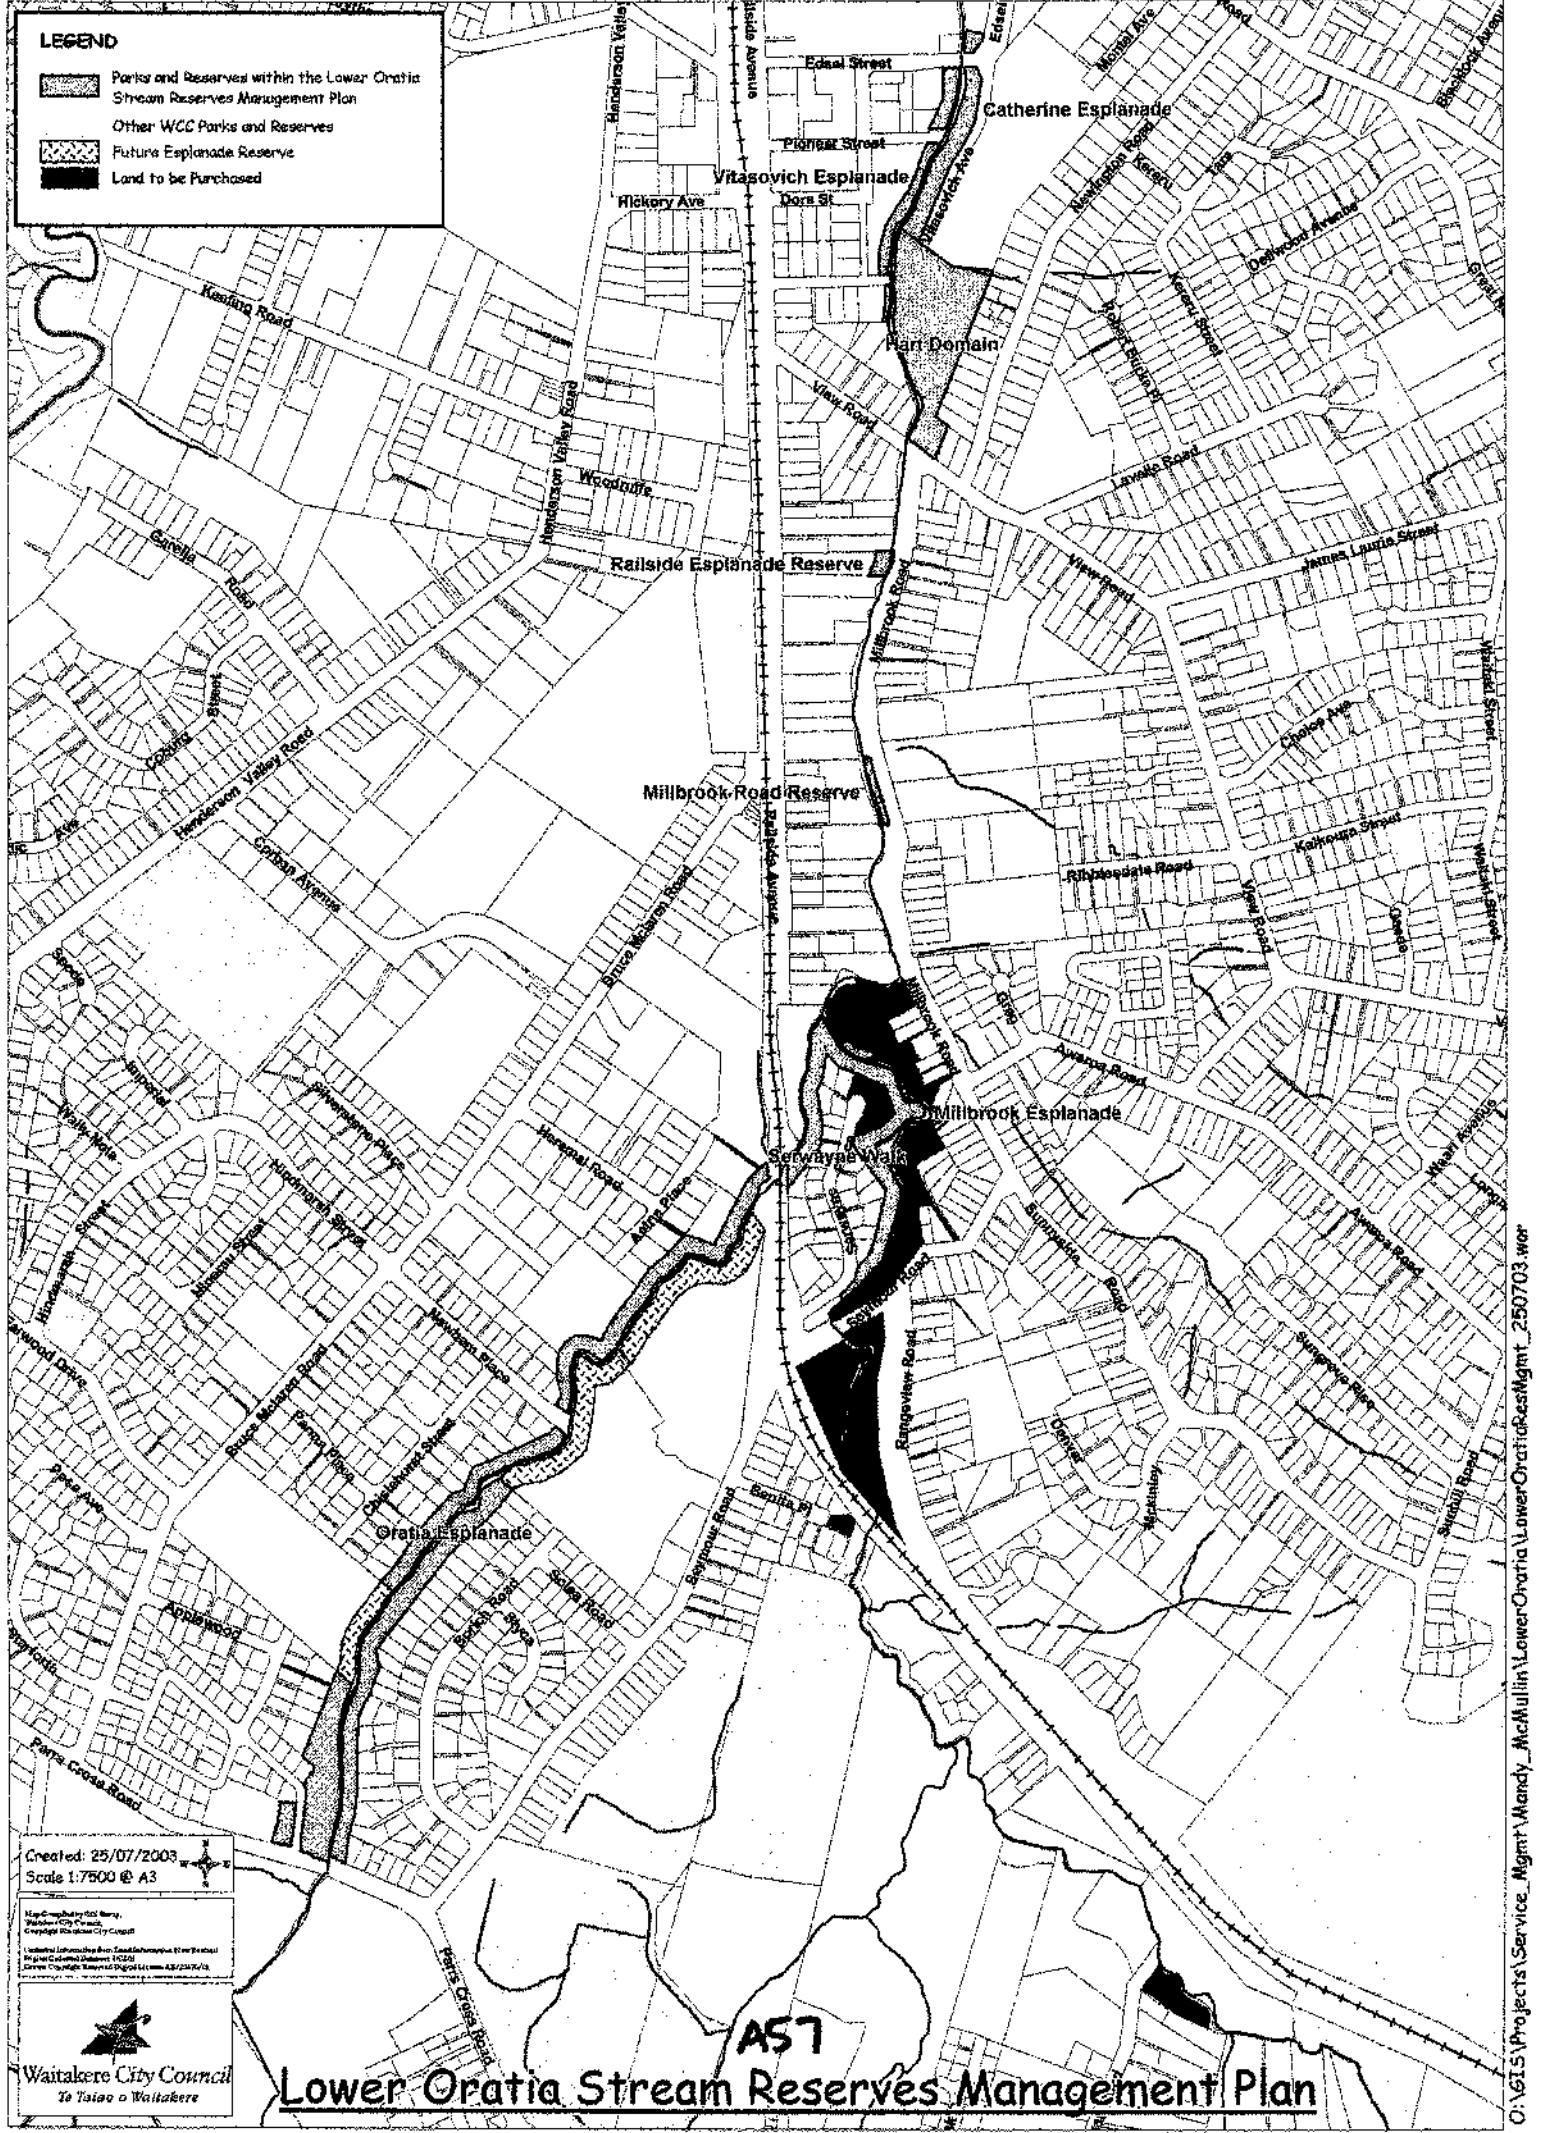

LEGEND

- Parks and Reserves within the Lower Oratia Stream Reserves Management Plan
- Other WCC Parks and Reserves
- Future Esplanade Reserve
- Land to be Purchased

Created: 25/07/2003
Scale 1:7500 @ A3

A57
Lower Oratia Stream Reserves Management Plan