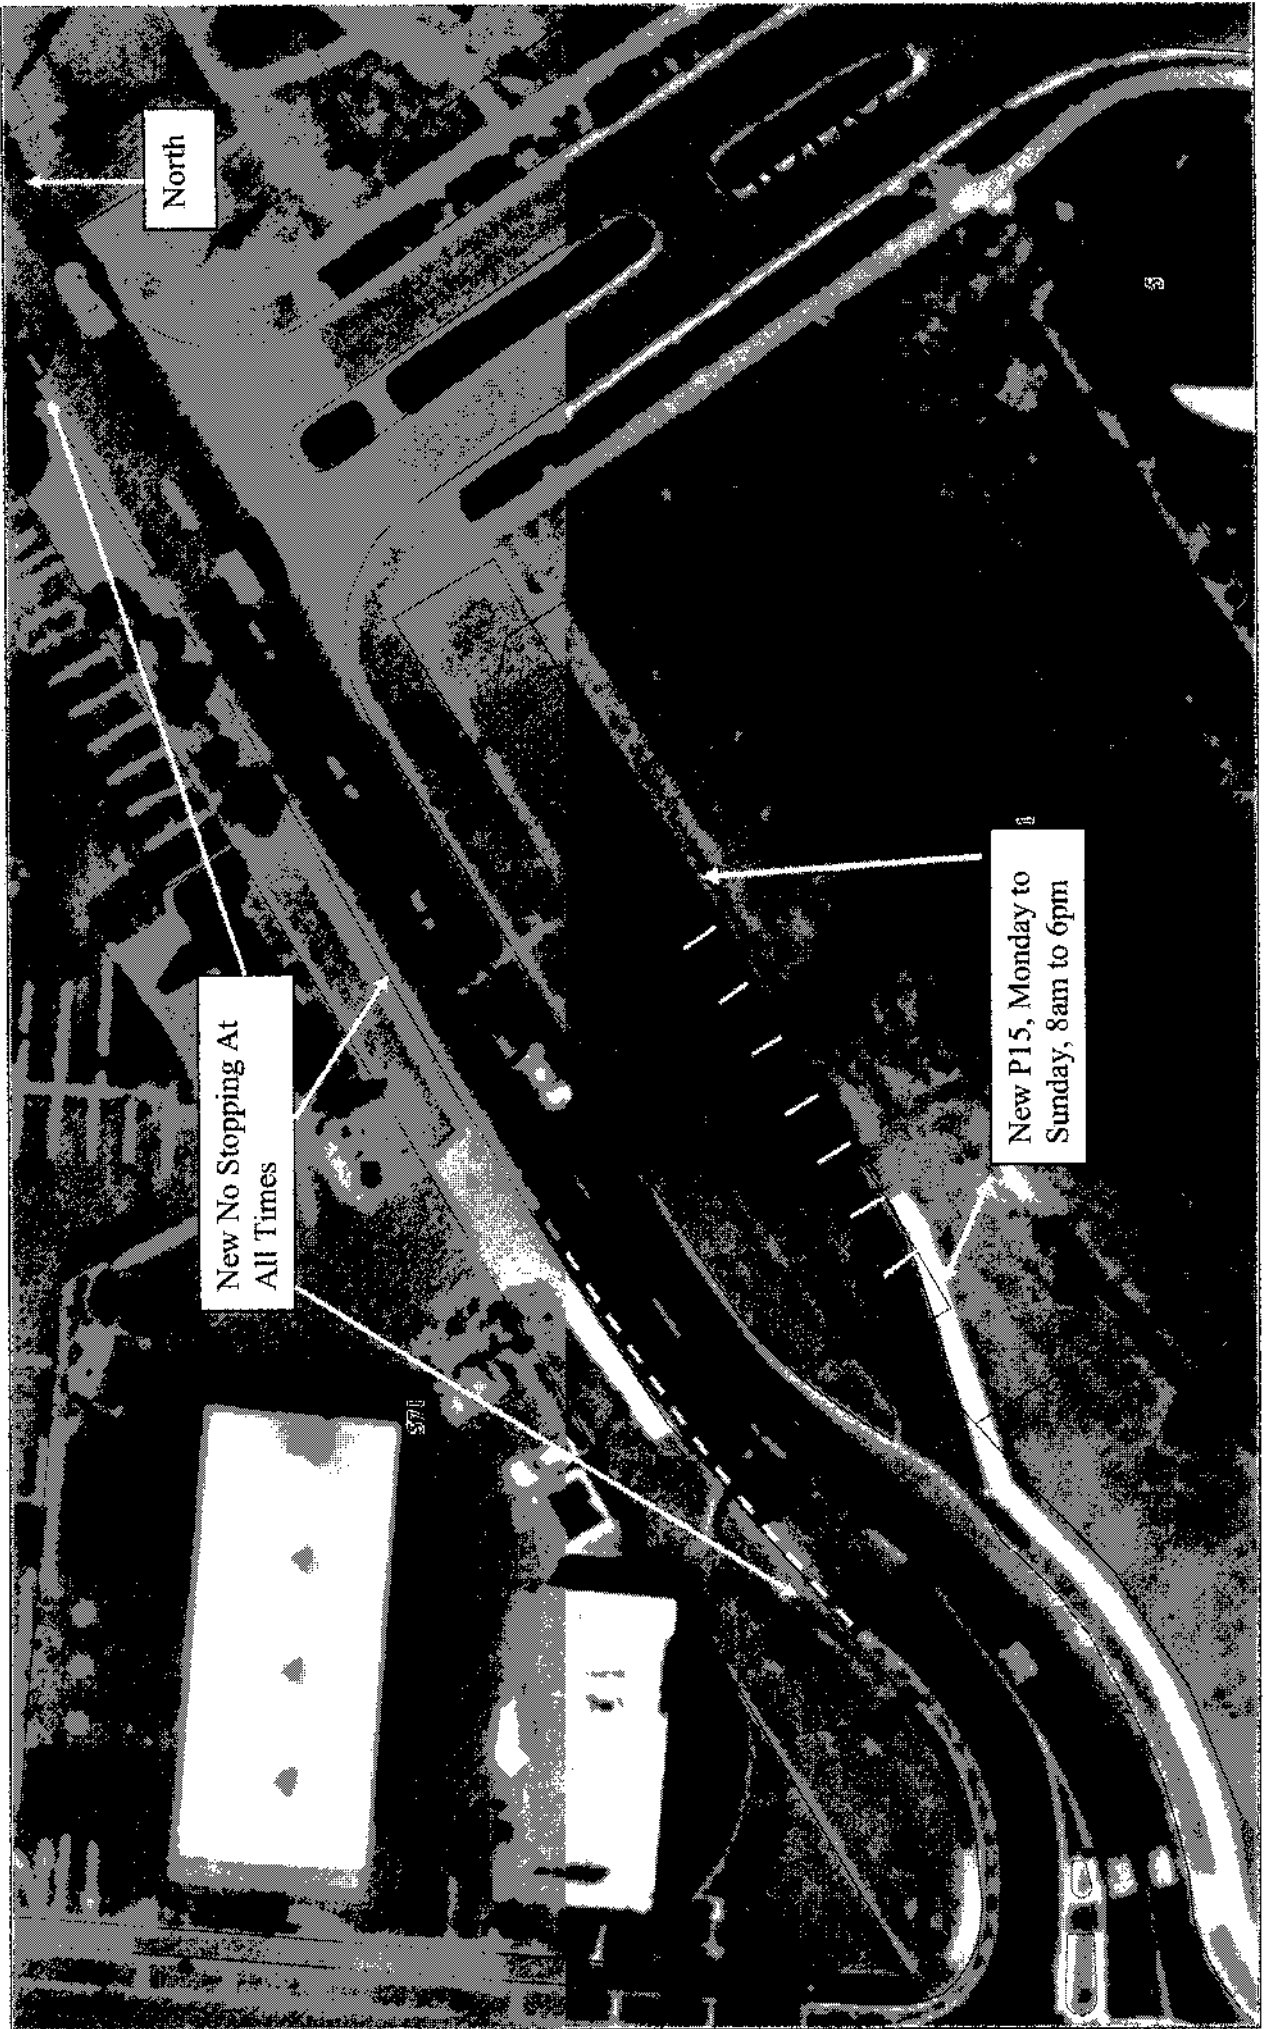

New Give Way Control and New Centre Line on Enderby Drive

A14

00107

AIS

North

New No Stopping At
All Times

New P15, Monday to
Sunday, 8am to 6pm

A16