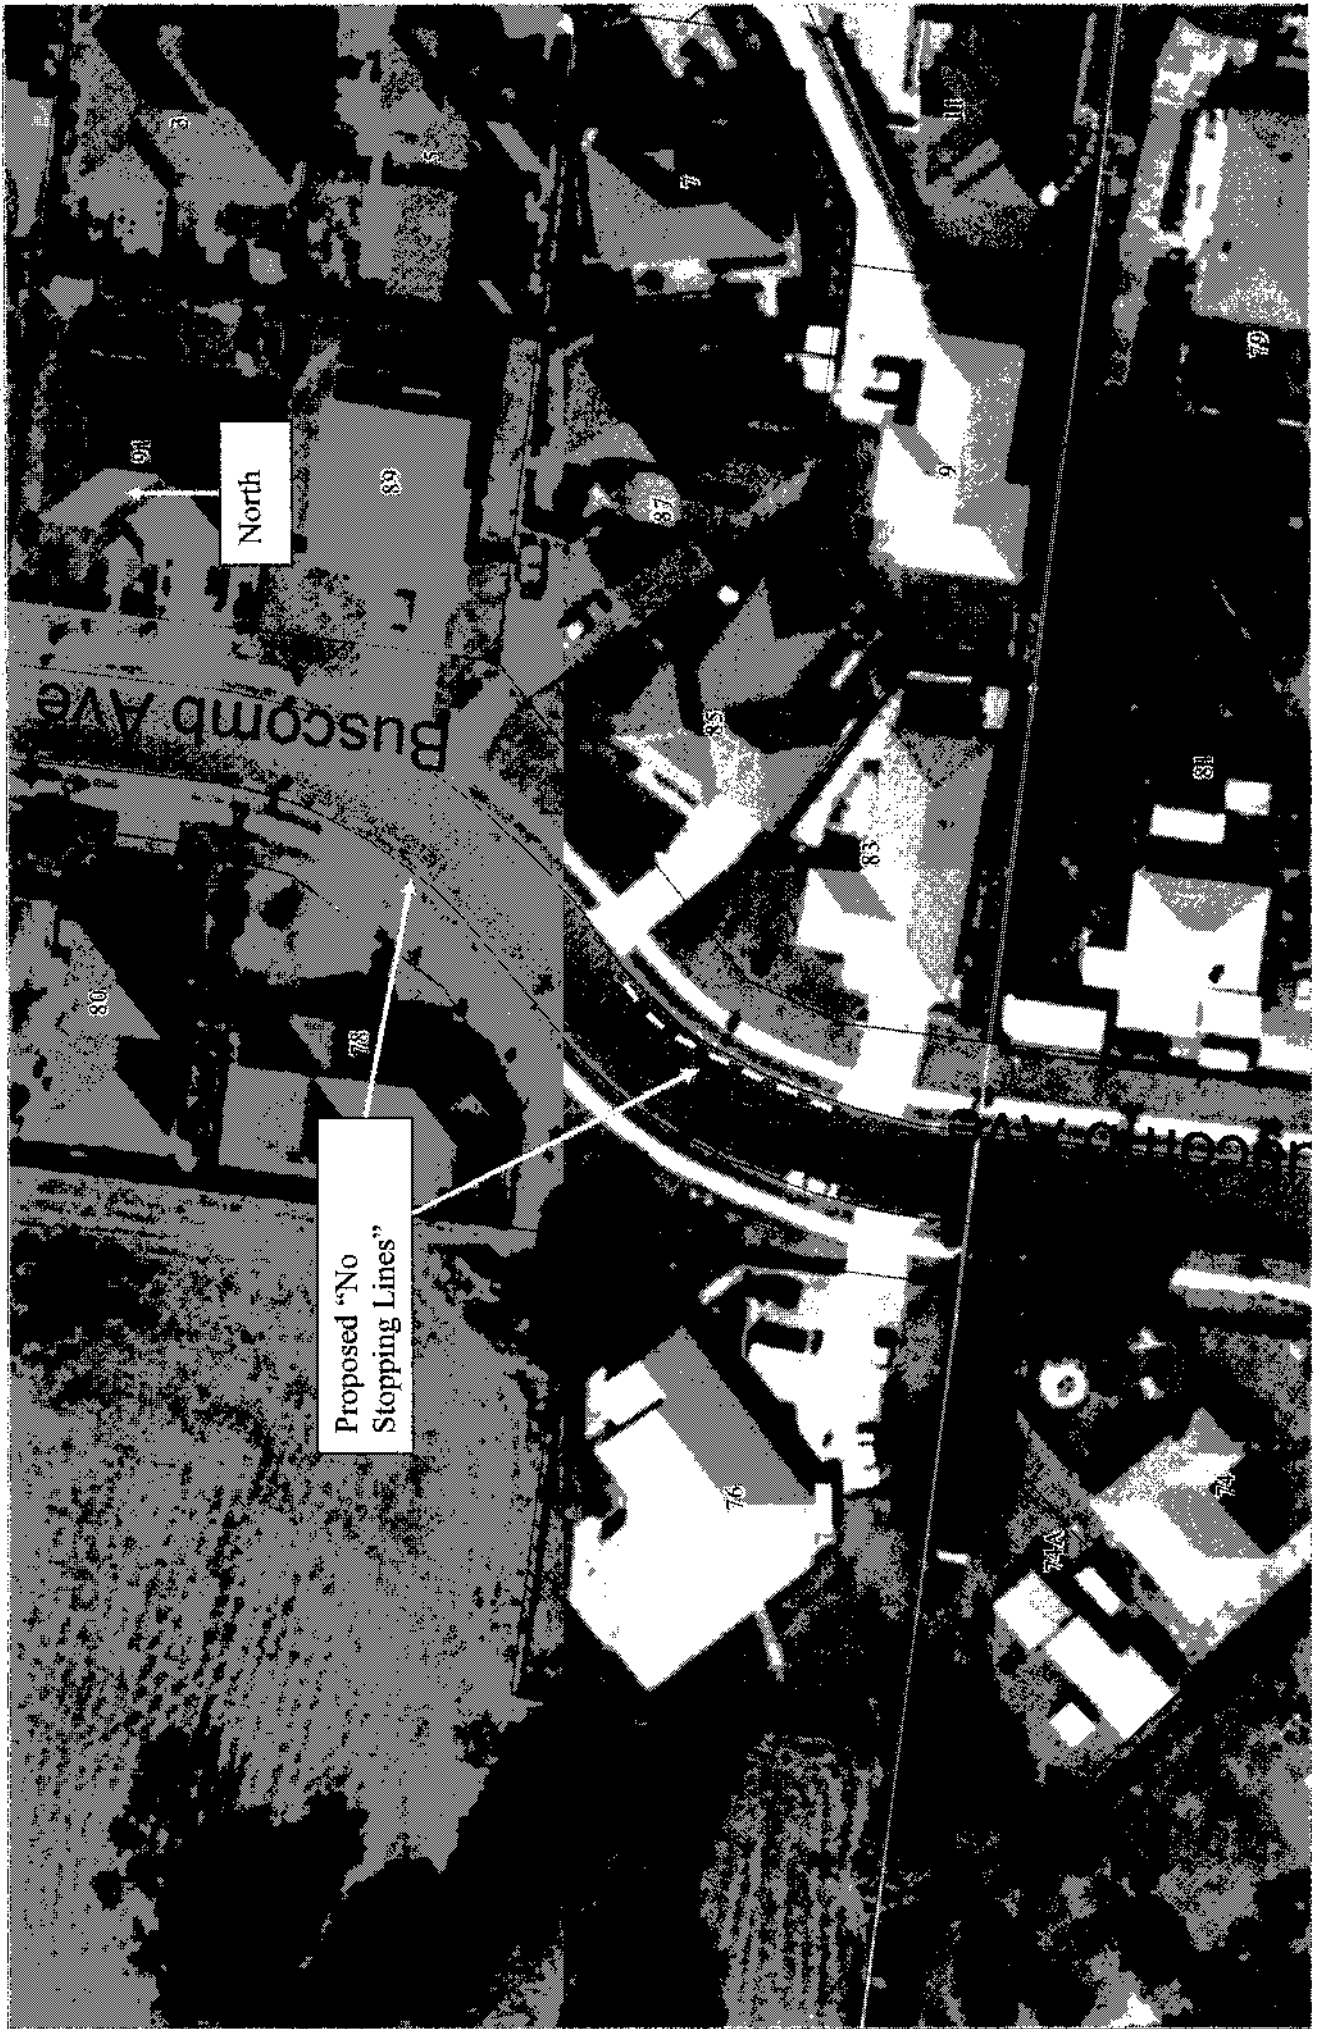

New Give Way Control and New Centre Line on Enderby Drive

A14

00107

AIS

North

New No Stopping At
All Times

New P15, Monday to
Sunday, 8am to 6pm

A16