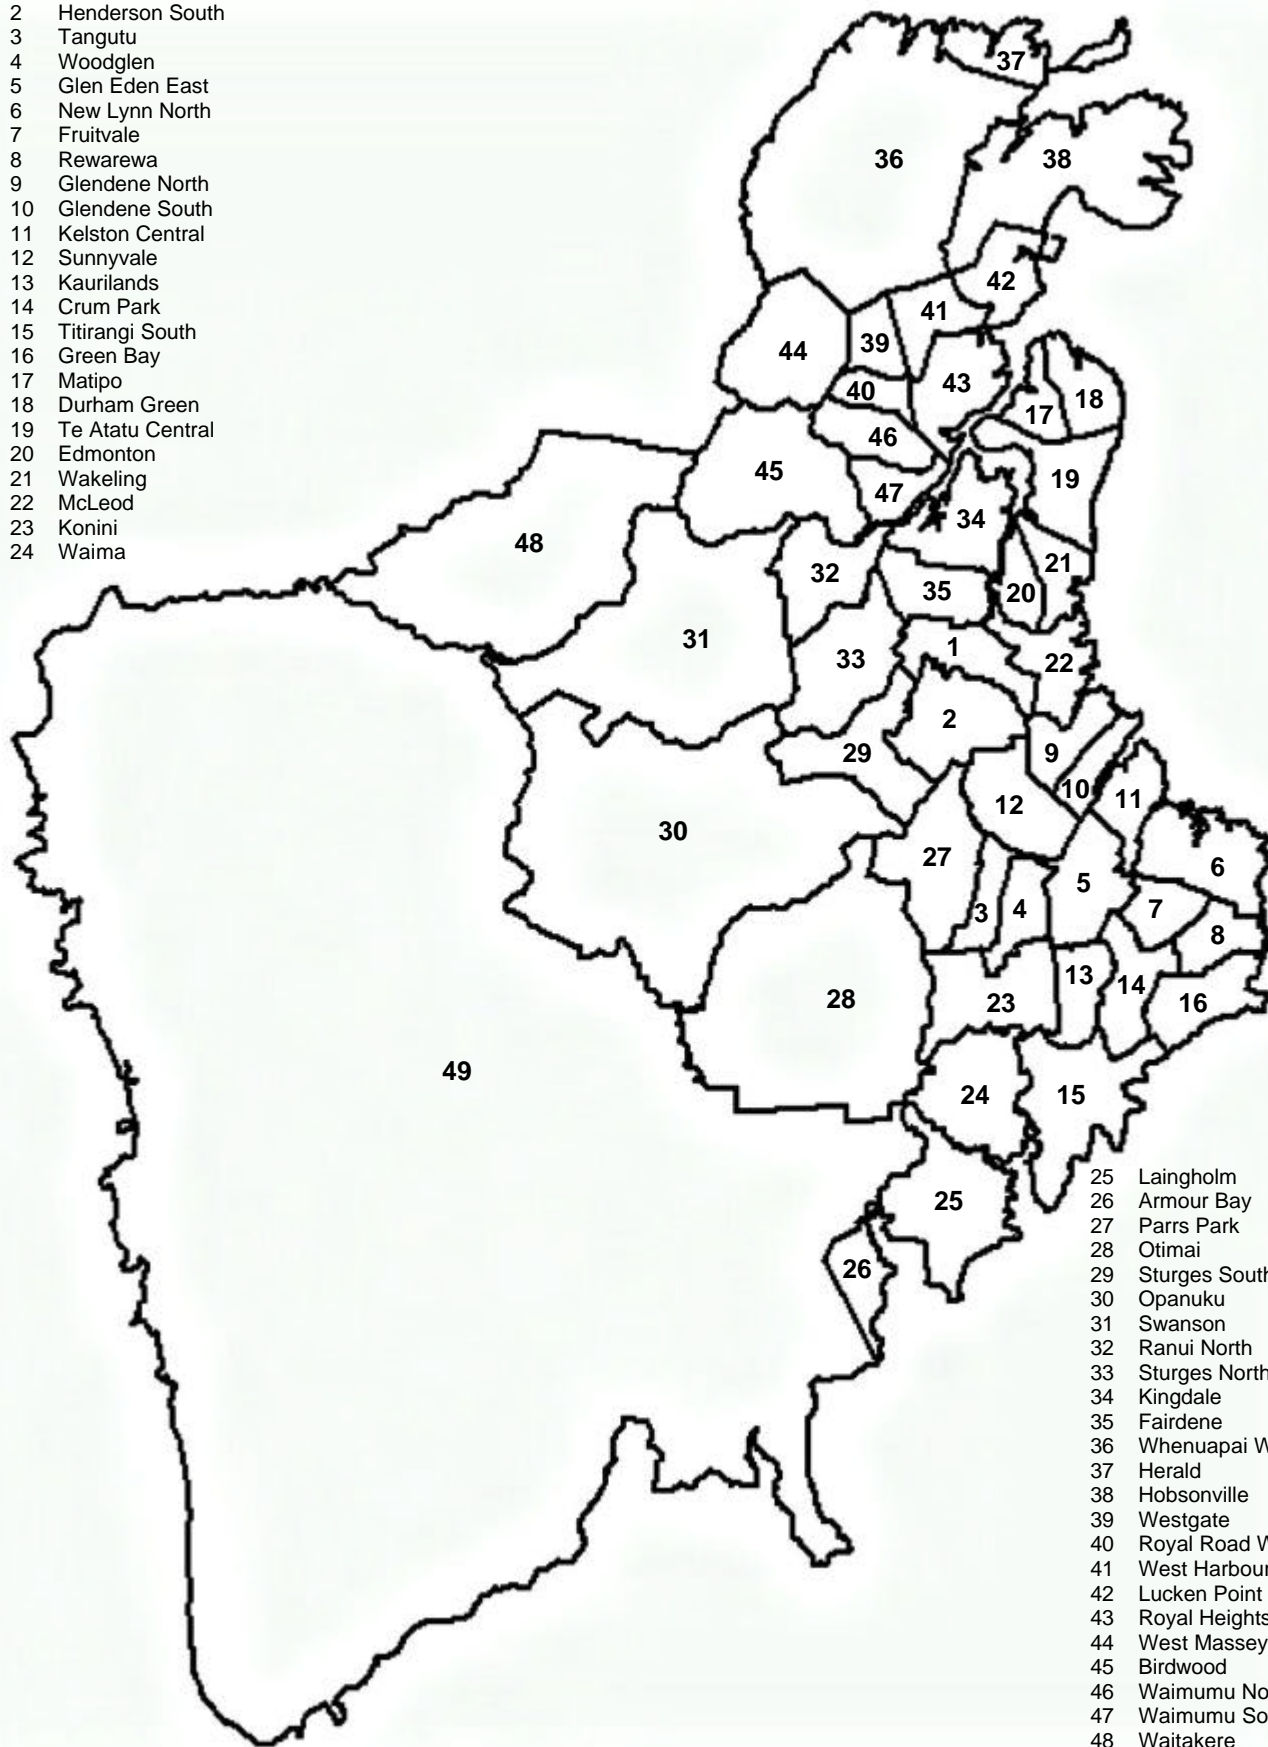

WAITAKERE CITY 2001 CENSUS AREA UNITS

- 1 Henderson North
- 2 Henderson South
- 3 Tangutu
- 4 Woodglen
- 5 Glen Eden East
- 6 New Lynn North
- 7 Fruitvale
- 8 Rewarewa
- 9 Glendene North
- 10 Glendene South
- 11 Kelston Central
- 12 Sunnyvale
- 13 Kaurilands
- 14 Crum Park
- 15 Titirangi South
- 16 Green Bay
- 17 Matipo
- 18 Durham Green
- 19 Te Atatu Central
- 20 Edmonton
- 21 Wakeling
- 22 McLeod
- 23 Konini
- 24 Waima

- 25 Laingholm
- 26 Armour Bay
- 27 Parrs Park
- 28 Otimai
- 29 Sturges South
- 30 Opanuku
- 31 Swanson
- 32 Ranui North
- 33 Sturges North
- 34 Kingdale
- 35 Faidene
- 36 Whenuapai West
- 37 Herald
- 38 Hobsonville
- 39 Westgate
- 40 Royal Road West
- 41 West Harbour
- 42 Lucken Point
- 43 Royal Heights
- 44 West Massey
- 45 Birdwood
- 46 Waimumu North
- 47 Waimumu South
- 48 Waitakere
- 49 Karekare