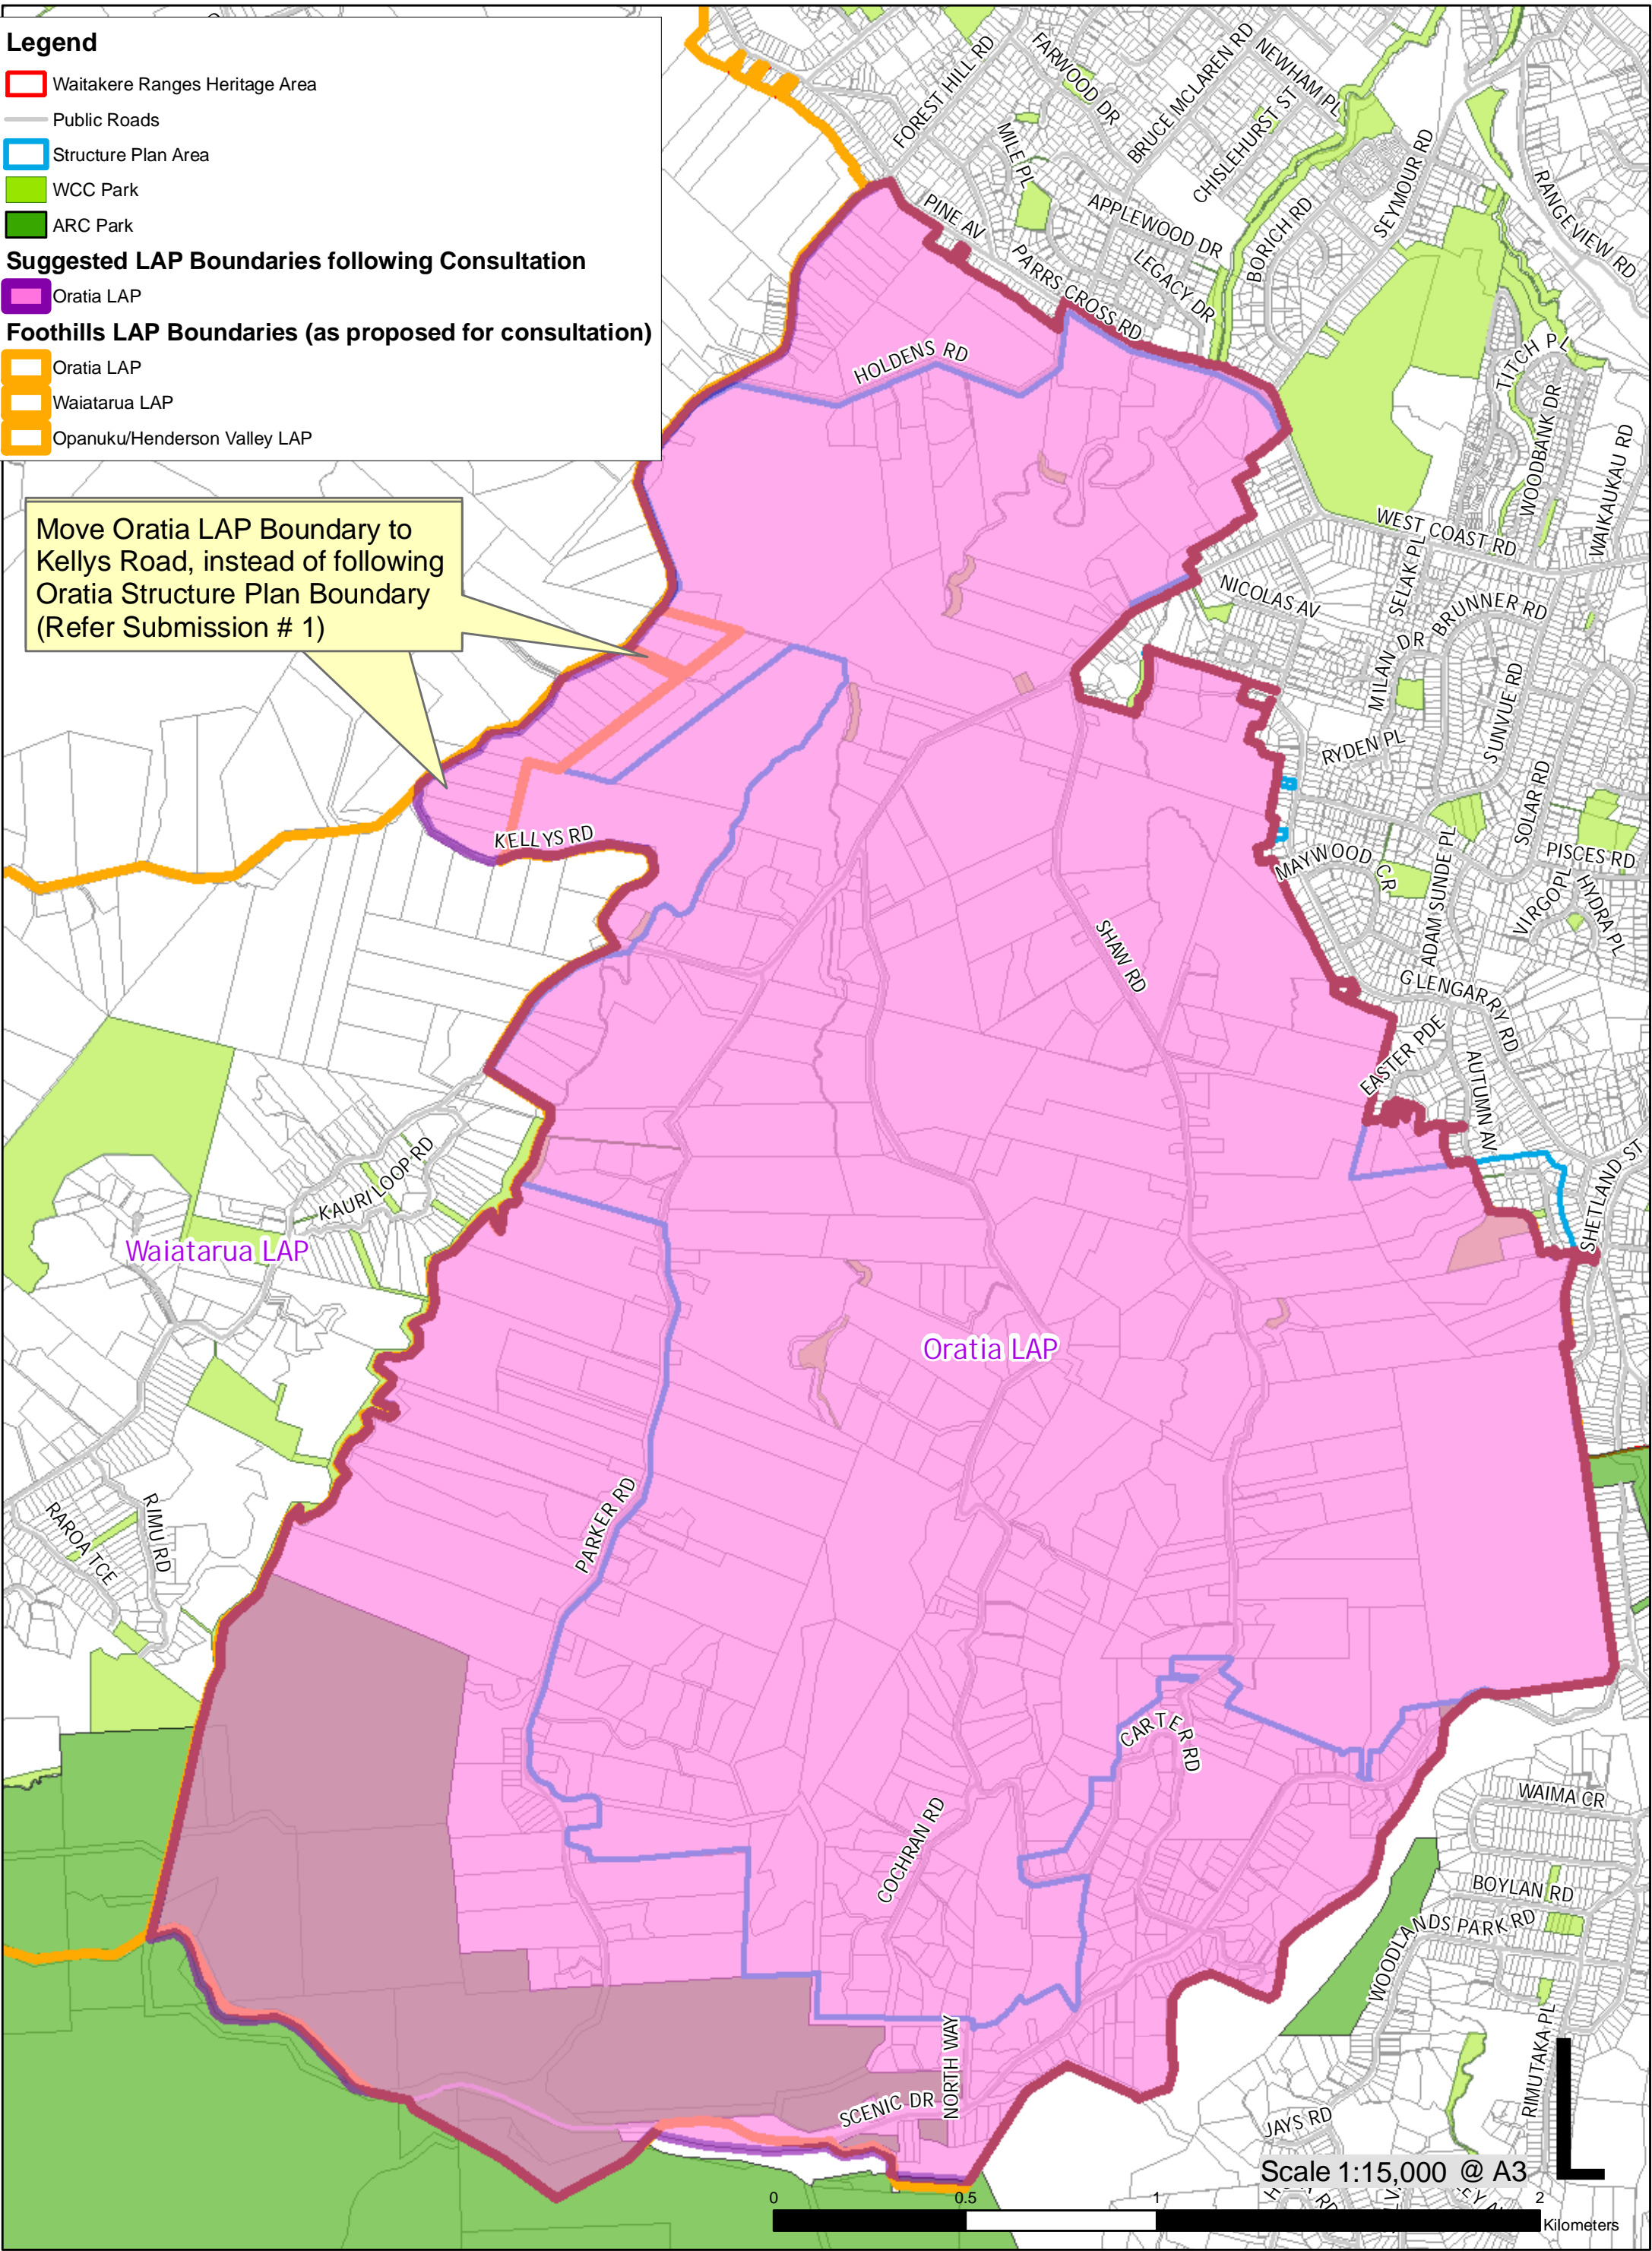

**Legend**

- Waitakere Ranges Heritage Area
- Public Roads
- Structure Plan Area
- WCC Park
- ARC Park

**Suggested LAP Boundaries following Consultation**

- Oratia LAP

**Foothills LAP Boundaries (as proposed for consultation)**

- Oratia LAP
- Waiatarua LAP
- Opanuku/Henderson Valley LAP

Move Oratia LAP Boundary to Kellys Road, instead of following Oratia Structure Plan Boundary (Refer Submission # 1)

# Suggested Oratia LAP boundary following submissions

Text boxes highlight changes suggested as a result of feedback and further investigation