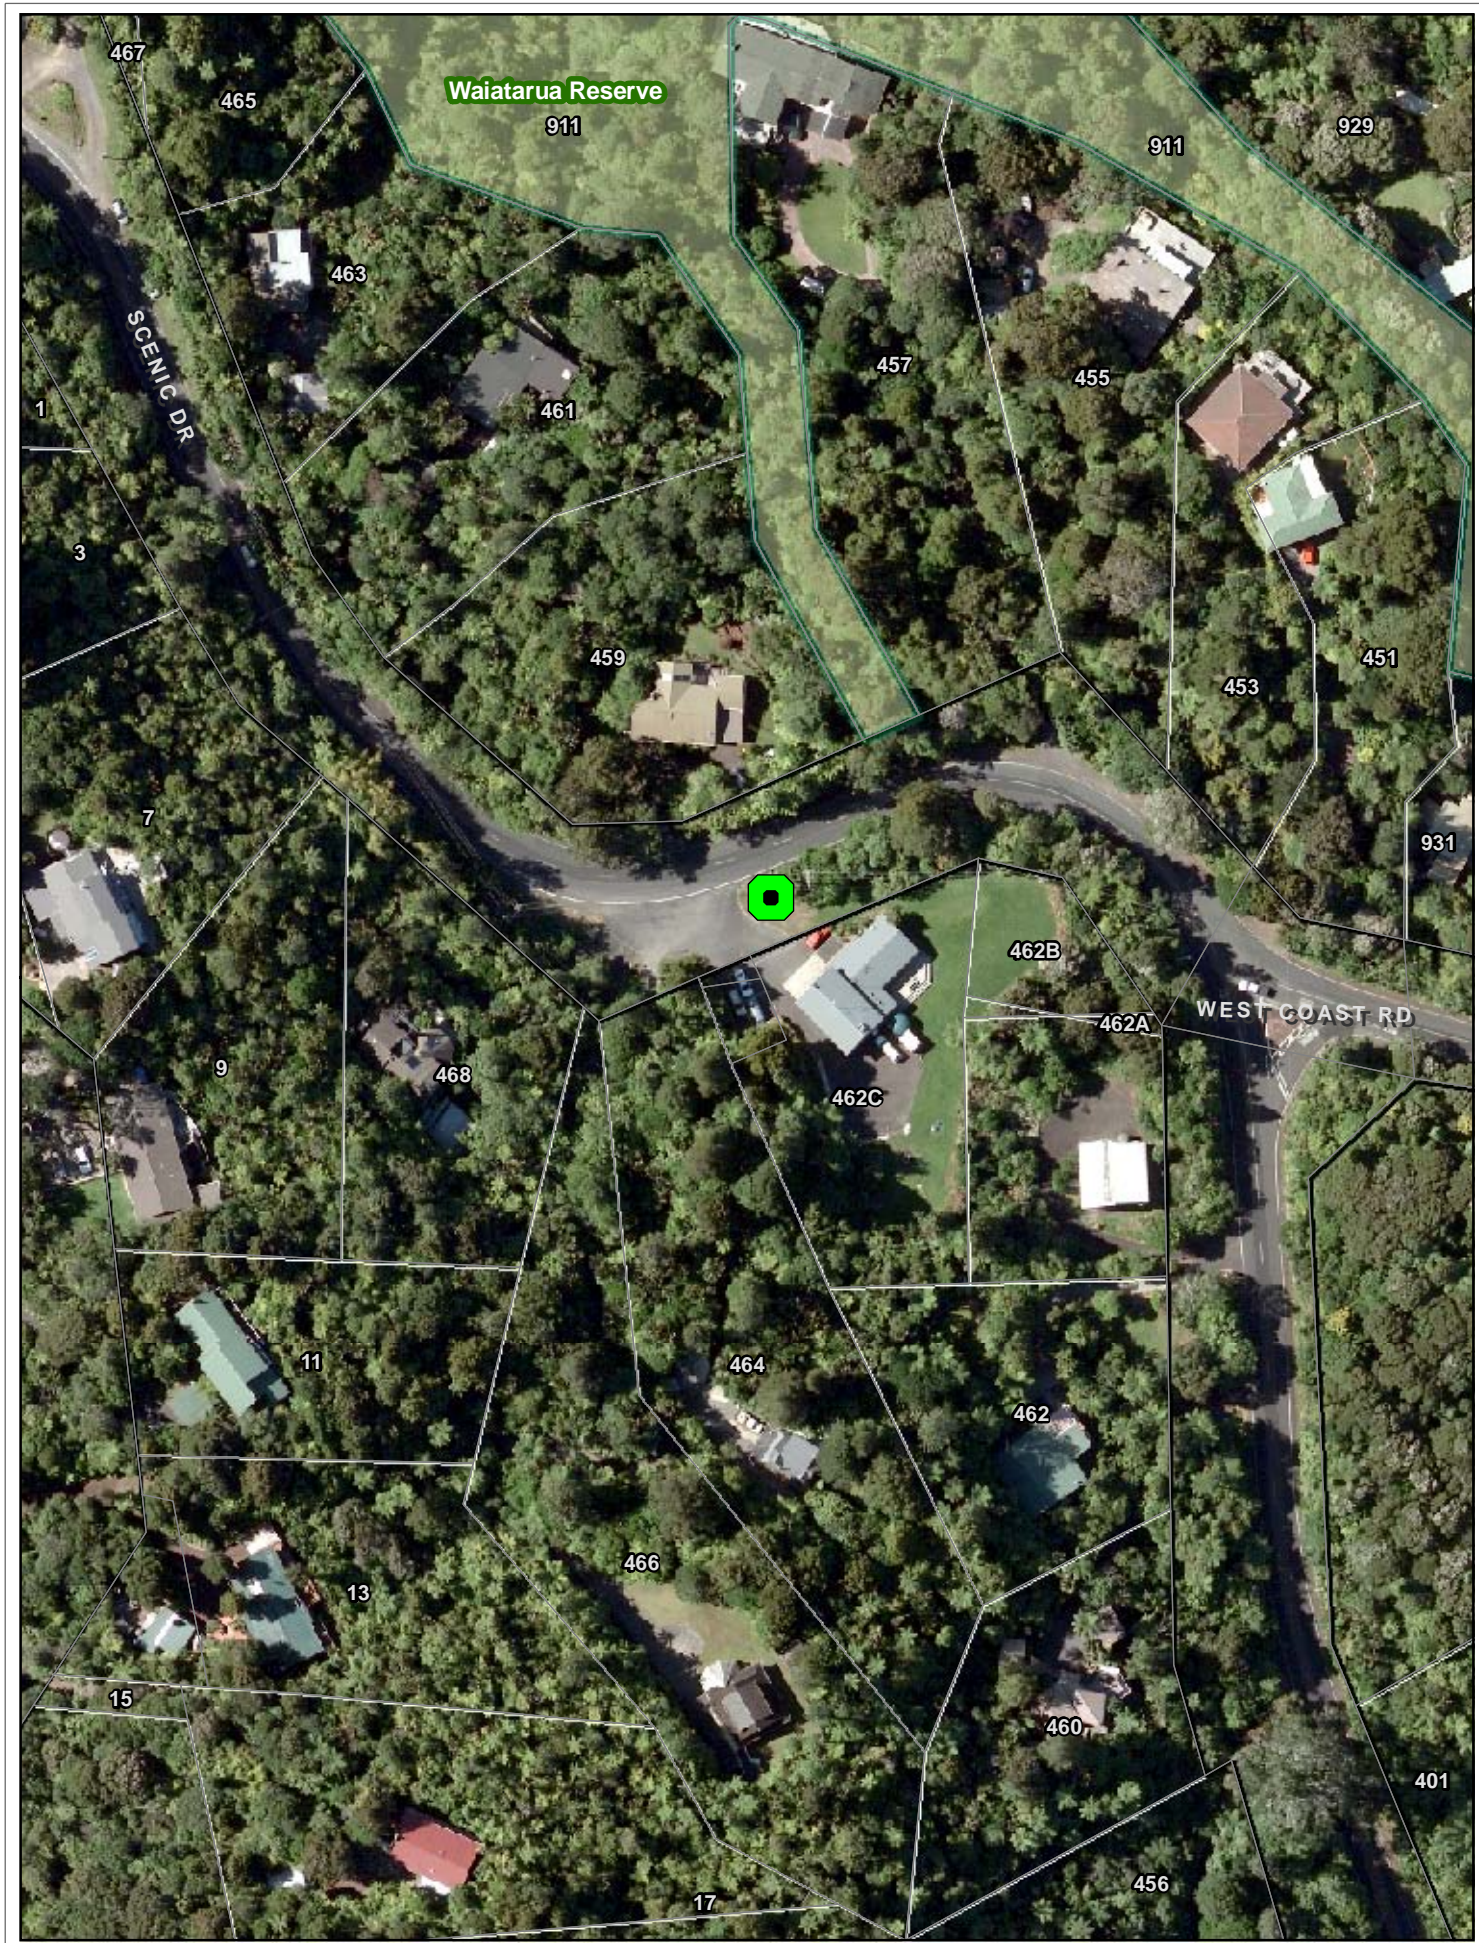

WEED BIN LOCATION AT

426c Scenic Drive, Waatarua