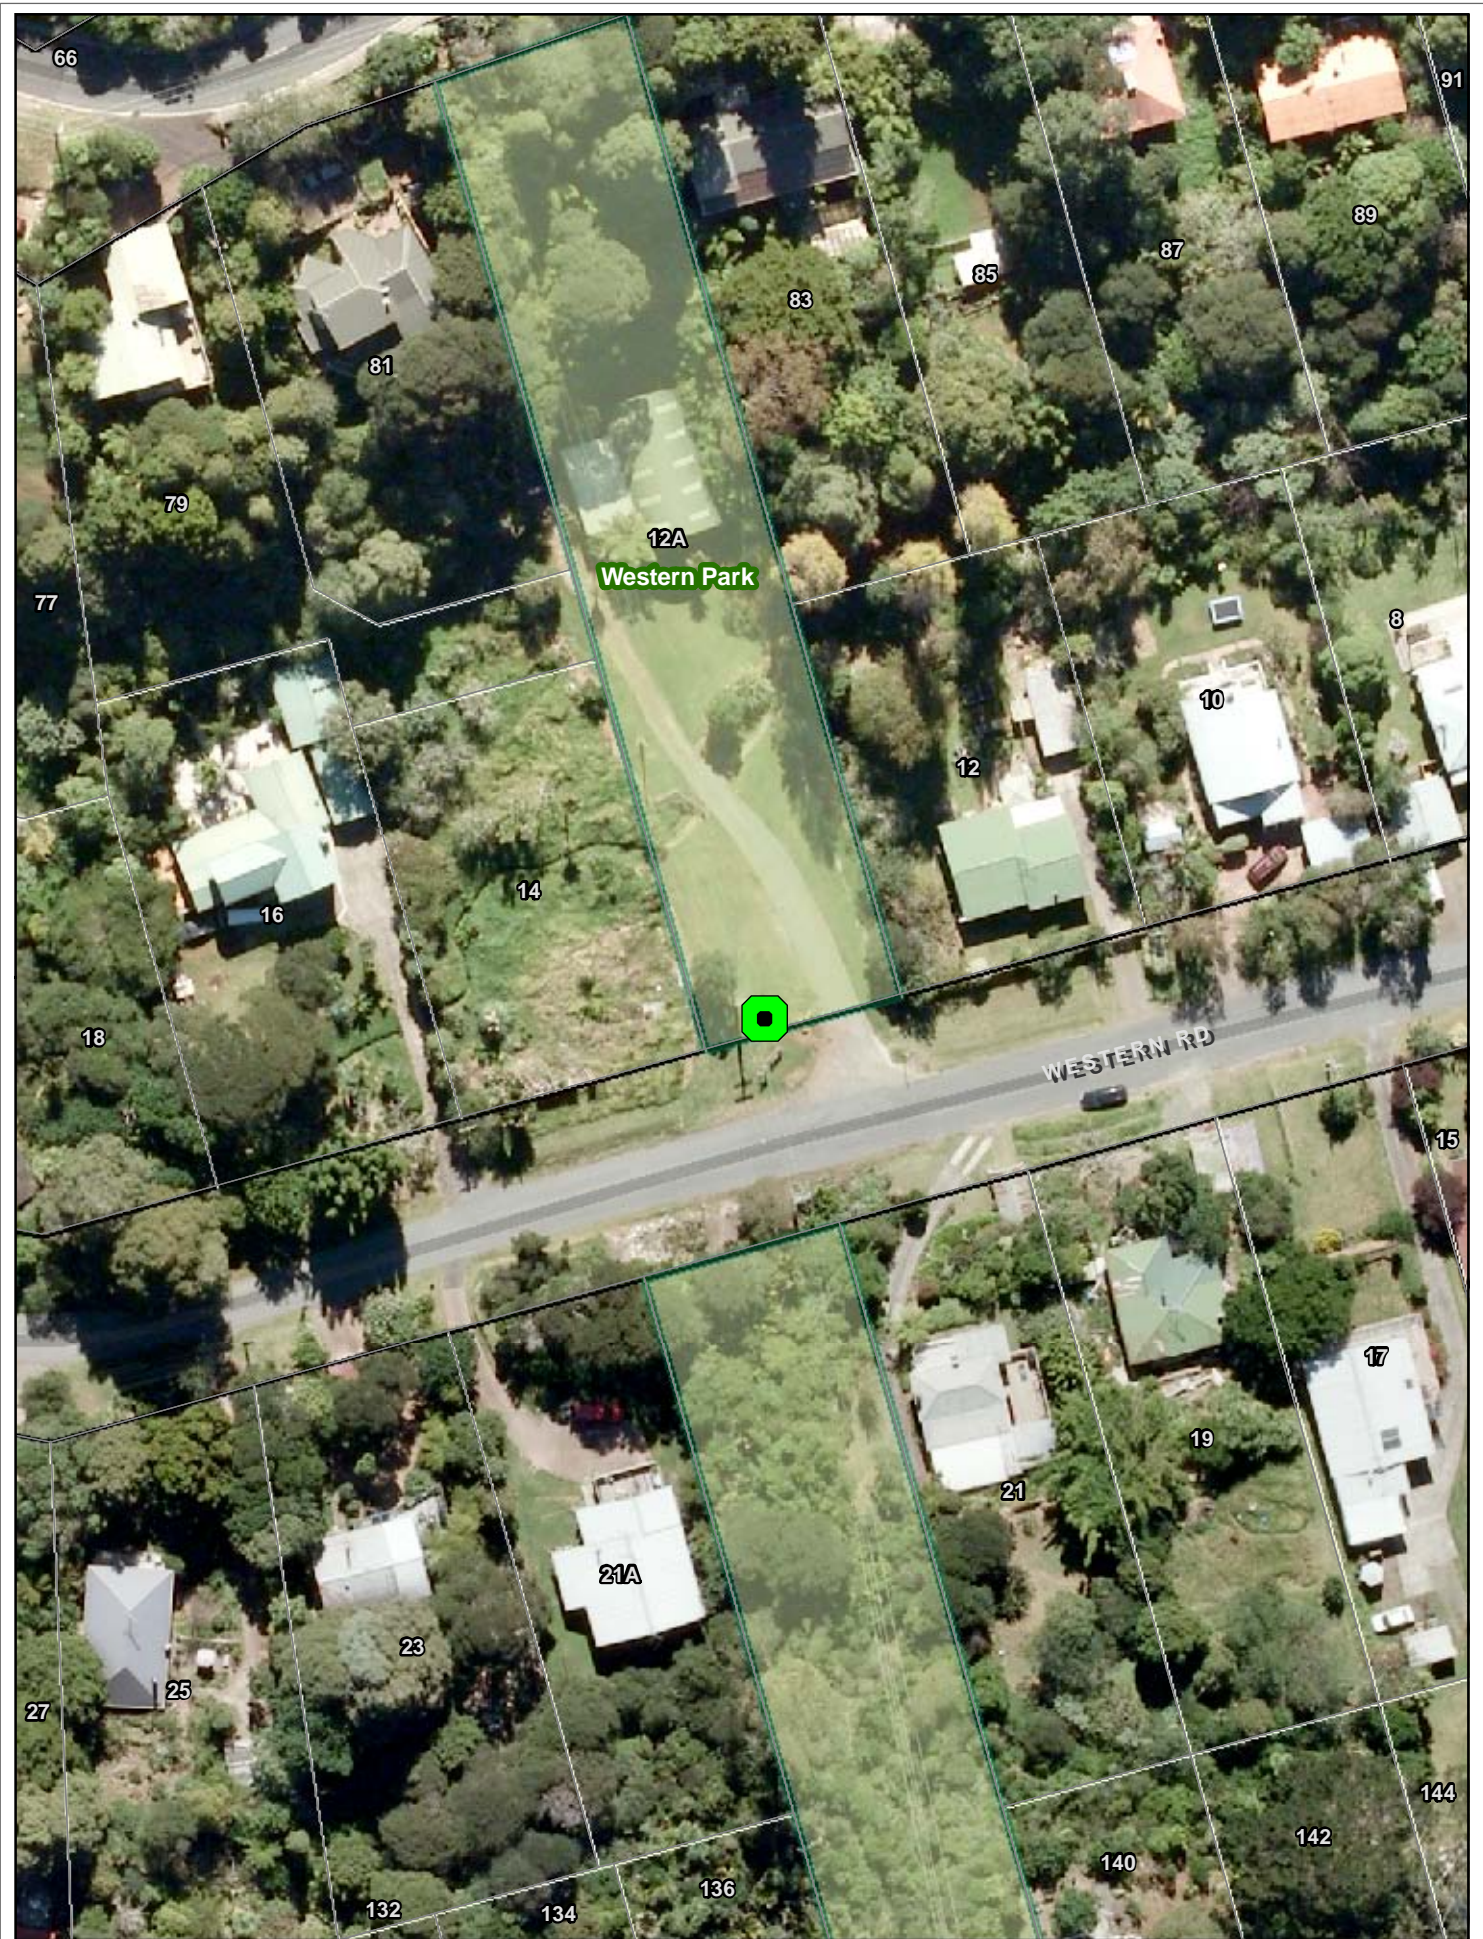

WEED BIN LOCATION AT
12A Western Road, Laingholm