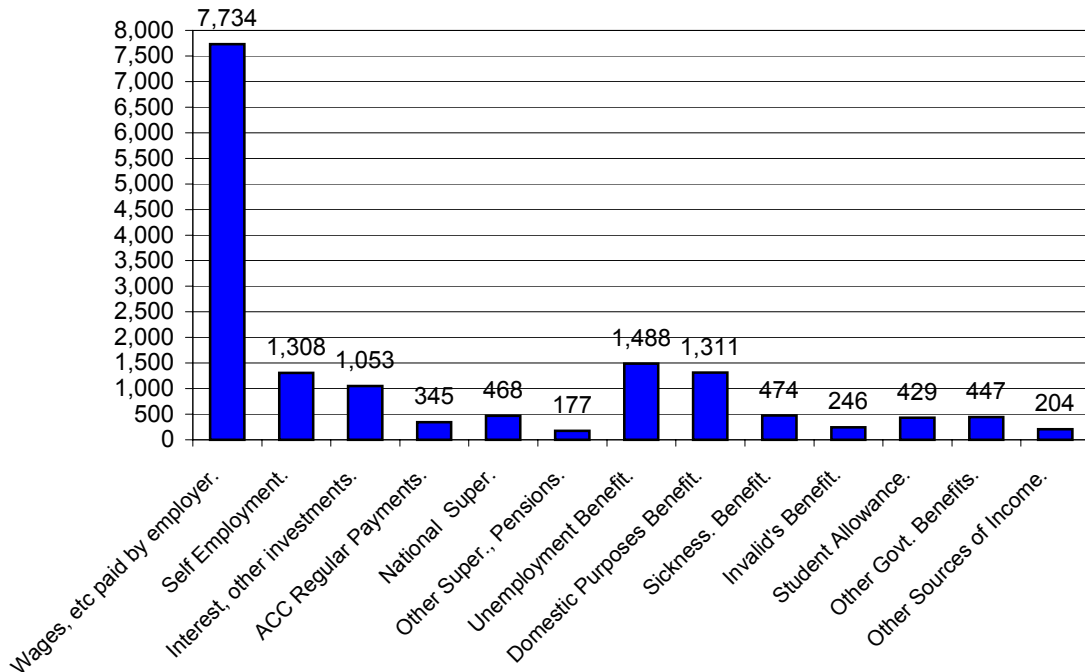

Personal Income for Maori in Waitakere City

Taken from 1996 Census data

Income Source for Maori in Waitakere City

Taken from 1996 Census data