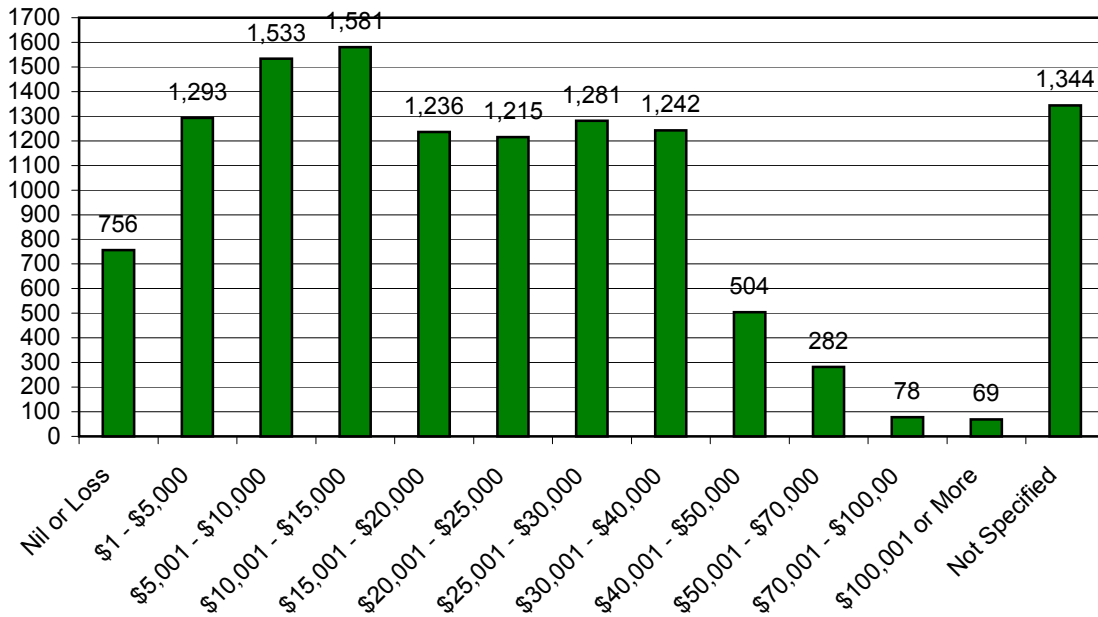

Personal Income for Maori in Waitakere City

Taken from 1996 Census data

Income Source for Maori in Waitakere City

Taken from 1996 Census data