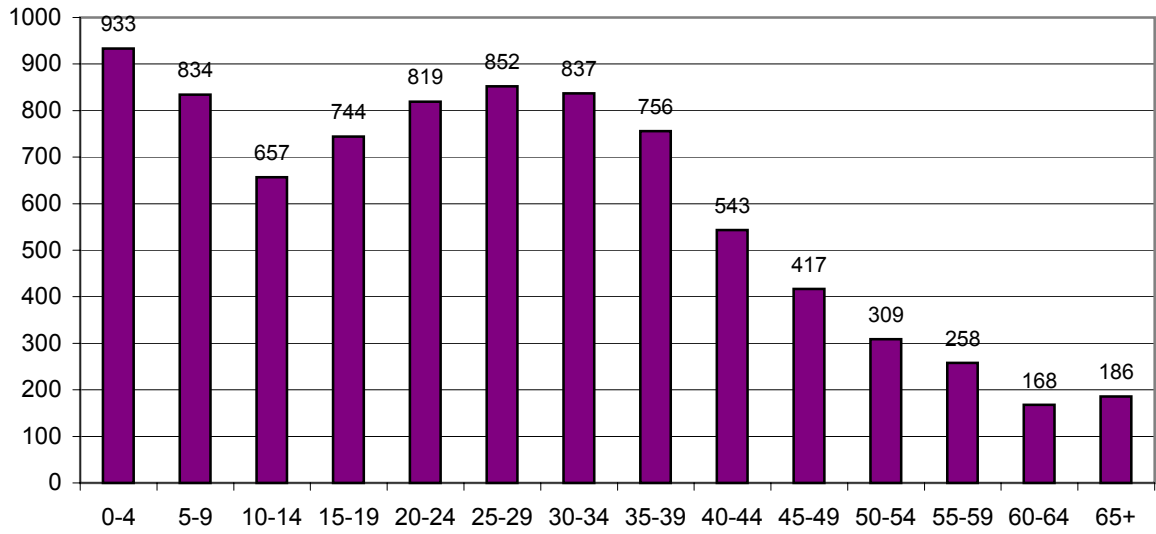

## Ages of Maori in Waitakere City

Taken from 1996 Census data